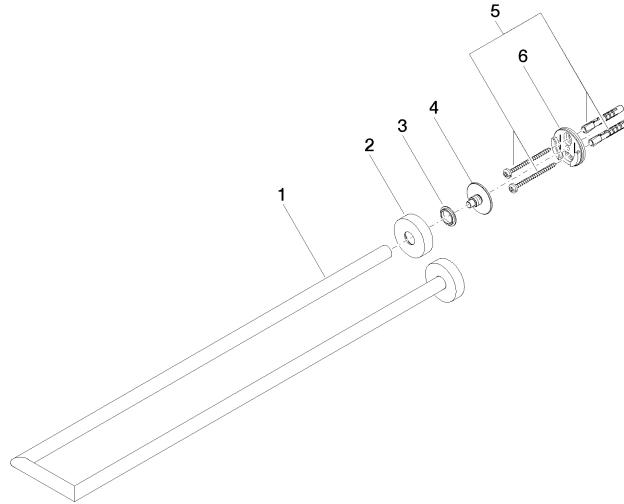

EDITION PRO Towel bar two-piece fixed - Brushed Chrome

83 210 626

- Center to center 2-7/8"
- Width 4-1/2"
- Height 1-5/8"
- Flange diameter 1-5/8"
- 19-5/8" Projection

	Brushed Chrome	83 210 626-93
	Chrome	83 210 626-00
	Matte Black	83 210 626-33

EDITION PRO Towel bar two-piece fixed - Brushed Chrome

83 210 626

mm [inches]

EDITION PRO Towel bar two-piece fixed - Brushed Chrome

83 210 626

Parts for other finishes can be found here: [Chrome](#)

Spare parts list

Number	Item Number	Designation	Number of units	Lead time
1	05 28 22 627 00-93	holder	1	20
2	08 27 97 500-93	rosette	2	20
3	08 30 11 516 90	ring	2	2
4	08 17 97 560 90	holder	2	2
5	05 30 31 025 00 90	fixing set	1	2
6	08 17 97 501 07	holder	1	2