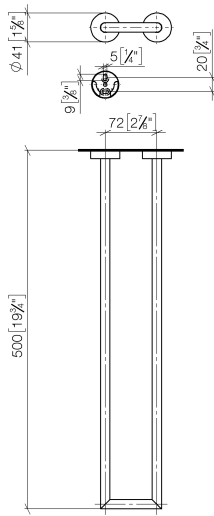

EDITION PRO Towel bar two-piece fixed - Brushed Chrome

83 210 626

- Center to center 2-7/8"
- Width 4-1/2"
- Height 1-5/8"
- Flange diameter 1-5/8"
- 19-5/8" Projection

	Brushed Chrome	83 210 626-93
	Chrome	83 210 626-00
	Matte Black	83 210 626-33

EDITION PRO Towel bar two-piece fixed - Brushed Chrome

83 210 626

mm [inches]

EDITION PRO Towel bar two-piece fixed - Brushed Chrome

83 210 626

Parts for other finishes can be found here: [Chrome](#)

Spare parts list

Number	Item Number	Designation	Number of units	Lead time
1	05 28 22 627 00-93	holder	1	20
2	08 27 97 500-93	rosette	2	20
3	08 30 11 516 90	ring	2	2
4	08 17 97 560 90	holder	2	2
5	05 30 31 025 00 90	fixing set	1	2
6	08 17 97 501 07	holder	1	2