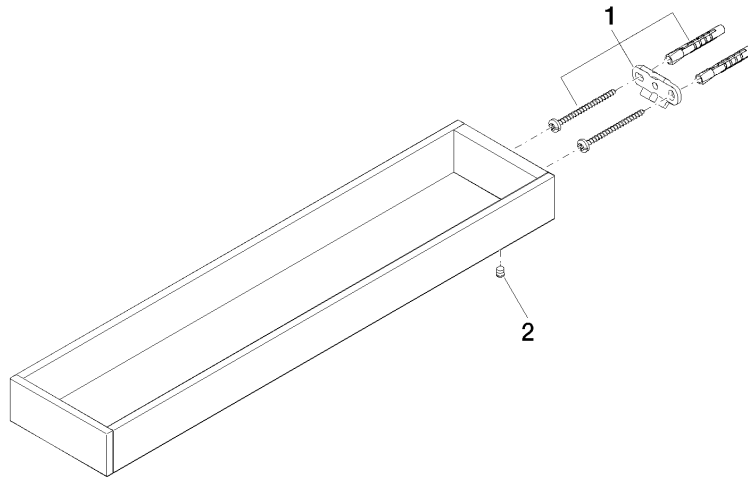

Towel bar two-piece fixed - Chrome

83 210 780 Product version from 3/12/2018

- Width 3-1/2"
- Height 1-3/8"
- 16-1/2" Projection

	Chrome	83 210 780-00
	Brushed Platinum	83 210 780-06
	Platinum	83 210 780-08
	Dark Chrome	83 210 780-19
	Brushed Durabronze (23kt Gold)	83 210 780-28
	Brushed Champagne (22kt Gold)	83 210 780-46
	Champagne (22kt Gold)	83 210 780-47
	Brushed Dark Platinum	83 210 780-99

Towel bar two-piece fixed - Chrome

83 210 780 Product version from 3/12/2018

mm [inches]

Towel bar two-piece fixed - Chrome

83 210 780 Product version from 3/12/2018

Parts for other finishes can be found here: Brushed Platinum