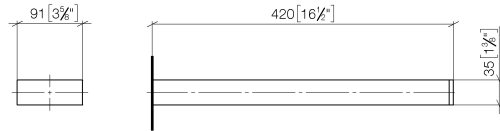

Towel bar two-piece fixed - Chrome

83 210 780 Product version from 3/12/2018

- Width 3-1/2"
- Height 1-3/8"
- 16-1/2" Projection

	Chrome	83 210 780-00
	Brushed Platinum	83 210 780-06
	Platinum	83 210 780-08
	Dark Chrome	83 210 780-19
	Brushed Durabronze (23kt Gold)	83 210 780-28
	Brushed Champagne (22kt Gold)	83 210 780-46
	Champagne (22kt Gold)	83 210 780-47
	Brushed Dark Platinum	83 210 780-99

Towel bar two-piece fixed - Chrome

83 210 780 Product version from 3/12/2018

mm [inches]

Towel bar two-piece fixed - Chrome

83 210 780 Product version from 3/12/2018

Parts for other finishes can be found here: Brushed Platinum