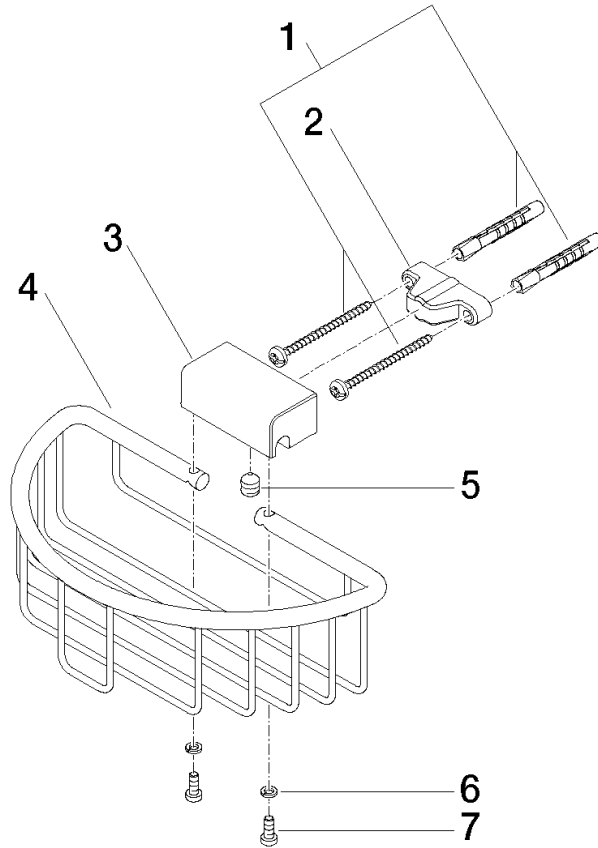

Shower basket for wall-mounted installation - Brushed Platinum

83 290 970 Product version from 10/1/2023

- Width 7-7/8"
- Height 2-3/4"
- 4-1/2" Projection

	Brushed Platinum	83 290 970-06
	Chrome	83 290 970-00
	Platinum	83 290 970-08
	Durabress (23kt Gold)	83 290 970-09
	Dark Chrome	83 290 970-19
	Light gold	83 290 970-26
	Brushed Light Gold	83 290 970-27
	Brushed Durabress (23kt Gold)	83 290 970-28
	Matte Black	83 290 970-33
	Brushed Bronze	83 290 970-42
	Brushed Champagne (22kt Gold)	83 290 970-46
	Champagne (22kt Gold)	83 290 970-47
	Brushed Chrome	83 290 970-93
	Brushed Dark Platinum	83 290 970-99

Shower basket for wall-mounted installation - Brushed Platinum

83 290 970 Product version from 10/1/2023

mm [inches]

Shower basket for wall-mounted installation - Brushed Platinum

83 290 970 Product version from 10/1/2023

Parts for other finishes can be found here: [Chrome](#)

Spare parts list

Number	Item Number	Designation	Number of units	Lead time
1	05 30 31 025 00 90	fixing set	1	2
2	09 17 20 030 90	holder	1	2
3	08 17 30 501-06	holder	1	60
4	08 18 90 907-06	basket	1	10
5	09 31 11 002 90	pin	1	2
6	90 30 11 029 00 90	disc	2	2
7	09 30 30 054 90	screw	2	2