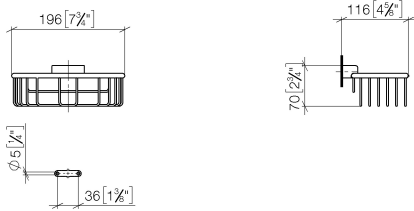

Shower basket for wall-mounted installation - Brushed Platinum

83 290 970 Product version from 10/1/2023

- Width 7-7/8"
- Height 2-3/4"
- 4-1/2" Projection

	Brushed Platinum	83 290 970-06
	Chrome	83 290 970-00
	Platinum	83 290 970-08
	Durabress (23kt Gold)	83 290 970-09
	Dark Chrome	83 290 970-19
	Light gold	83 290 970-26
	Brushed Light Gold	83 290 970-27
	Brushed Durabress (23kt Gold)	83 290 970-28
	Matte Black	83 290 970-33
	Brushed Bronze	83 290 970-42
	Brushed Champagne (22kt Gold)	83 290 970-46
	Champagne (22kt Gold)	83 290 970-47
	Brushed Chrome	83 290 970-93
	Brushed Dark Platinum	83 290 970-99

Shower basket for wall-mounted installation - Brushed Platinum

83 290 970 Product version from 10/1/2023

mm [inches]

Shower basket for wall-mounted installation - Brushed Platinum

83 290 970 Product version from 10/1/2023