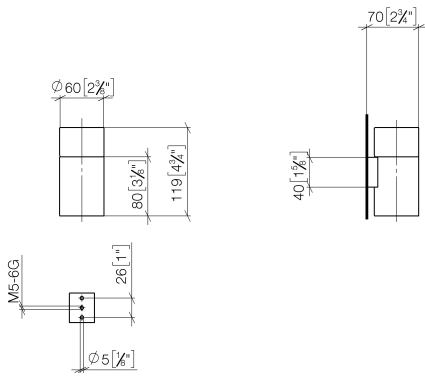

EDITION PRO Tumbler wall-mounted - Chrome

83 400 626

- Frosted glass
- Width 2-3/8"
- Height 4-3/4"
- 4-3/8" Projection

	Chrome	83 400 626-00
	Matte Black	83 400 626-33
	Brushed Chrome	83 400 626-93

EDITION PRO Tumbler wall-mounted - Chrome

83 400 626

mm [inches]

EDITION PRO Tumbler wall-mounted - Chrome

83 400 626

Parts for other finishes can be found here: [Matte Black](#)

Spare parts list

Number	Item Number	Designation	Number of units	Lead time
1	08 90 00 008 82	Crystal tumbler -	1	2
2	08 17 97 569-00	holder	1	10
3	09 30 30 117 90	screw	1	2
4	05 30 31 025 00 90	fixing set	1	2
5	08 10 10 530-00	holder	1	10