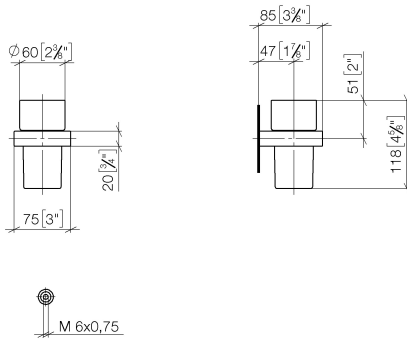

Tumbler wall-mounted - Dark Chrome

83 400 780

- Crystal glass
- Width 3"
- Height 4-5/8"
- 3-3/8" Projection

	Dark Chrome	83 400 780-19
	Chrome	83 400 780-00
	Brushed Platinum	83 400 780-06
	Platinum	83 400 780-08
	Brushed Durabronze (23kt Gold)	83 400 780-28
	Brushed Champagne (22kt Gold)	83 400 780-46
	Champagne (22kt Gold)	83 400 780-47
	Brushed Dark Platinum	83 400 780-99

Tumbler wall-mounted - Dark Chrome

83 400 780

mm [inches]

Tumbler wall-mounted - Dark Chrome

83 400 780

Parts for other
finishes can be found
here: [Chrome](#)