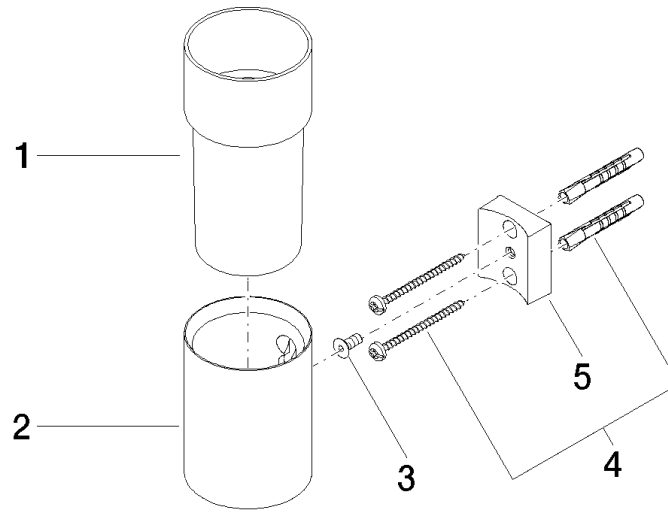

## Tumbler wall-mounted - Chrome

83 401 979 Product version from 10/1/2023

- Frosted glass
- Width 2-3/8"
- Height 4-3/4"
- 4-3/8" Projection

	Chrome	83 401 979-00
	Brushed Platinum	83 401 979-06
	Platinum	83 401 979-08
	Durabress (23kt Gold)	83 401 979-09
	Dark Chrome	83 401 979-19
	Light gold	83 401 979-26
	Brushed Light Gold	83 401 979-27
	Brushed Durabress (23kt Gold)	83 401 979-28
	Matte Black	83 401 979-33
	Brushed Bronze	83 401 979-42
	Brushed Champagne (22kt Gold)	83 401 979-46
	Champagne (22kt Gold)	83 401 979-47
	Brushed Chrome	83 401 979-93
	Brushed Dark Platinum	83 401 979-99

## Tumbler wall-mounted - Chrome

83 401 979 Product version from 10/1/2023

mm [inches]

**Tumbler wall-mounted - Chrome**

83 401 979 Product version from 10/1/2023

**Spare parts list**

Number	Item Number	Designation	Number of units	Lead time
1	08 90 00 008 82	Crystal tumbler -	1	2
2	08 17 97 569-00	holder	1	10
3	09 30 30 117 90	screw	1	2
4	05 30 31 025 00 90	fixing set	1	2
5	08 10 10 530-00	holder	1	10