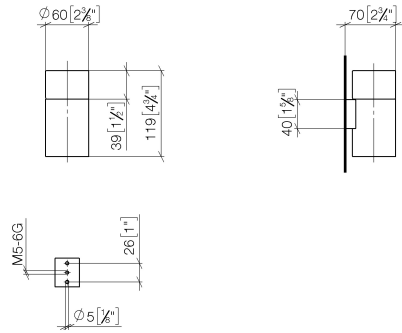

## Tumbler wall-mounted - Chrome

83 401 979 Product version from 10/1/2023

- Frosted glass
- Width 2-3/8"
- Height 4-3/4"
- 4-3/8" Projection

	Chrome	83 401 979-00
	Brushed Platinum	83 401 979-06
	Platinum	83 401 979-08
	Durabress (23kt Gold)	83 401 979-09
	Dark Chrome	83 401 979-19
	Light gold	83 401 979-26
	Brushed Light Gold	83 401 979-27
	Brushed Durabress (23kt Gold)	83 401 979-28
	Matte Black	83 401 979-33
	Brushed Bronze	83 401 979-42
	Brushed Champagne (22kt Gold)	83 401 979-46
	Champagne (22kt Gold)	83 401 979-47
	Brushed Chrome	83 401 979-93
	Brushed Dark Platinum	83 401 979-99

## Tumbler wall-mounted - Chrome

83 401 979 Product version from 10/1/2023

mm [inches]

**Tumbler wall-mounted - Chrome**

83 401 979 Product version from 10/1/2023

**Spare parts list**

Number	Item Number	Designation	Number of units	Lead time
1	08 90 00 008 82	Crystal tumbler -	1	2
2	08 17 97 569-00	holder	1	10
3	09 30 30 117 90	screw	1	2
4	05 30 31 025 00 90	fixing set	1	2
5	08 10 10 530-00	holder	1	10