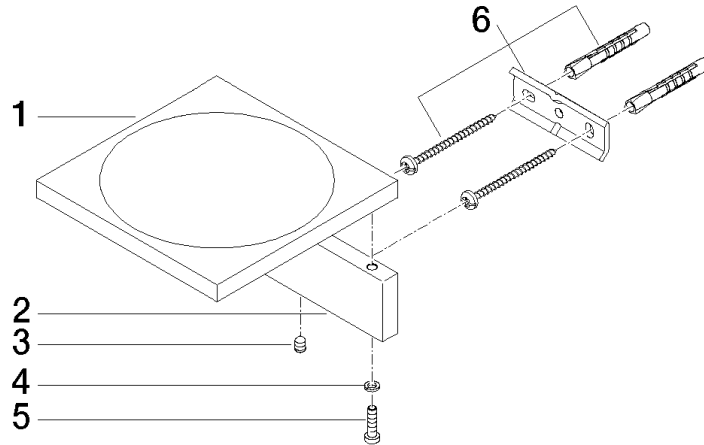

## Soap dish wall-mounted - Brushed Platinum

83 410 780

- Width 4-3/4"
- Height 1-3/4"
- 4-3/4" Projection

	Brushed Platinum	83 410 780-06
	Chrome	83 410 780-00
	Platinum	83 410 780-08
	Dark Chrome	83 410 780-19
	Brushed Durabronze (23kt Gold)	83 410 780-28
	Brushed Champagne (22kt Gold)	83 410 780-46
	Champagne (22kt Gold)	83 410 780-47
	Brushed Dark Platinum	83 410 780-99

## Soap dish wall-mounted - Brushed Platinum

---

83 410 780

mm [inches]

### Spare parts list

Number	Item Number	Designation	Number of units	Lead time
1	08 17 78 601-06	dish	1	60
2	08 17 78 507-06	holder	1	60
3	90 31 11 112 00 90	pin	1	2
4	90 30 11 029 00 90	disc	2	2
5	09 30 30 069 90	screw	2	2
6	05 17 20 718 00 90	fixing set	1	2