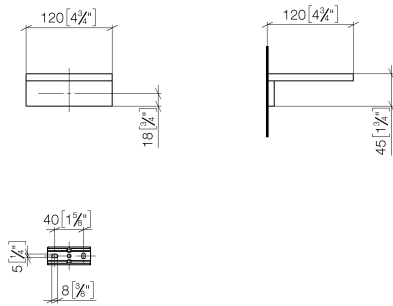

## Soap dish wall-mounted - Brushed Platinum

83 410 780

- Width 4-3/4"
- Height 1-3/4"
- 4-3/4" Projection

	Brushed Platinum	83 410 780-06
	Chrome	83 410 780-00
	Platinum	83 410 780-08
	Dark Chrome	83 410 780-19
	Brushed Durabronze (23kt Gold)	83 410 780-28
	Brushed Champagne (22kt Gold)	83 410 780-46
	Champagne (22kt Gold)	83 410 780-47
	Brushed Dark Platinum	83 410 780-99

## Soap dish wall-mounted - Brushed Platinum

---

83 410 780

mm [inches]

### Spare parts list

Number	Item Number	Designation	Number of units	Lead time
1	08 17 78 601-06	dish	1	60
2	08 17 78 507-06	holder	1	60
3	90 31 11 112 00 90	pin	1	2
4	90 30 11 029 00 90	disc	2	2
5	09 30 30 069 90	screw	2	2
6	05 17 20 718 00 90	fixing set	1	2