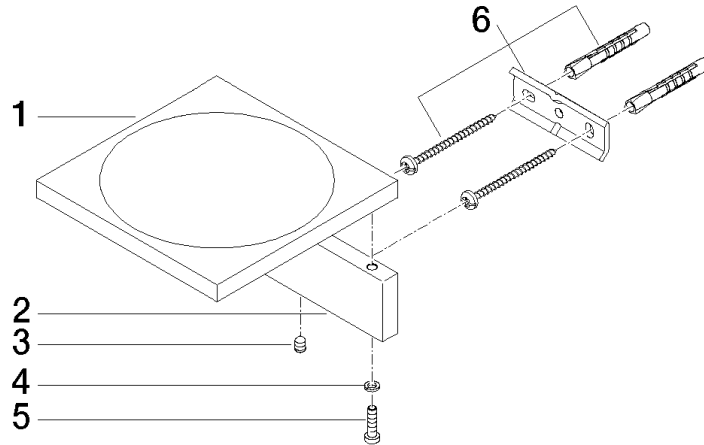

Soap dish wall-mounted - Platinum

83 410 780

- Width 4-3/4"
- Height 1-3/4"
- 4-3/4" Projection

	Platinum	83 410 780-08
	Chrome	83 410 780-00
	Brushed Platinum	83 410 780-06
	Dark Chrome	83 410 780-19
	Brushed Durabronze (23kt Gold)	83 410 780-28
	Brushed Champagne (22kt Gold)	83 410 780-46
	Champagne (22kt Gold)	83 410 780-47
	Brushed Dark Platinum	83 410 780-99

Soap dish wall-mounted - Platinum

83 410 780

mm [inches]

Soap dish wall-mounted - Platinum

83 410 780

Parts for other
finishes can be found
here: [Chrome](#)

Spare parts list

Number	Item Number	Designation	Number of units	Lead time
1	08 17 78 601-08	dish	1	60
2	08 17 78 507-08	holder	1	60
3	90 31 11 112 00 90	pin	1	2
4	90 30 11 029 00 90	disc	2	2
5	09 30 30 069 90	screw	2	2
6	05 17 20 718 00 90	fixing set	1	2