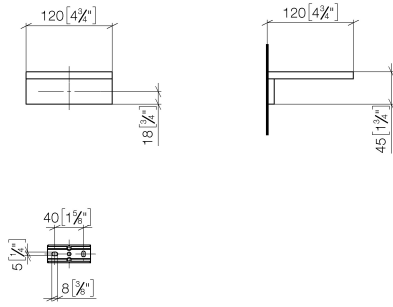

Soap dish wall-mounted - Platinum

83 410 780

- Width 4-3/4"
- Height 1-3/4"
- 4-3/4" Projection

	Platinum	83 410 780-08
	Chrome	83 410 780-00
	Brushed Platinum	83 410 780-06
	Dark Chrome	83 410 780-19
	Brushed Durabronze (23kt Gold)	83 410 780-28
	Brushed Champagne (22kt Gold)	83 410 780-46
	Champagne (22kt Gold)	83 410 780-47
	Brushed Dark Platinum	83 410 780-99

Soap dish wall-mounted - Platinum

83 410 780

mm [inches]

Soap dish wall-mounted - Platinum

83 410 780

Parts for other
finishes can be found
here: [Chrome](#)

Spare parts list

Number	Item Number	Designation	Number of units	Lead time
1	08 17 78 601-08	dish	1	60
2	08 17 78 507-08	holder	1	60
3	90 31 11 112 00 90	pin	1	2
4	90 30 11 029 00 90	disc	2	2
5	09 30 30 069 90	screw	2	2
6	05 17 20 718 00 90	fixing set	1	2