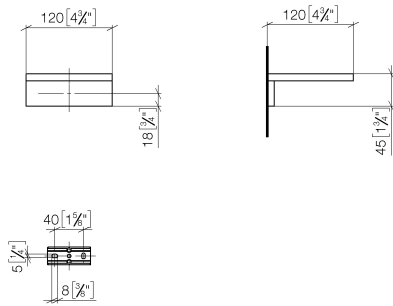

Soap dish wall-mounted - Dark Chrome

83 410 780

- Width 4-3/4"
- Height 1-3/4"
- 4-3/4" Projection

	Dark Chrome	83 410 780-19
	Chrome	83 410 780-00
	Brushed Platinum	83 410 780-06
	Platinum	83 410 780-08
	Brushed Durabronze (23kt Gold)	83 410 780-28
	Brushed Champagne (22kt Gold)	83 410 780-46
	Champagne (22kt Gold)	83 410 780-47
	Brushed Dark Platinum	83 410 780-99

Soap dish wall-mounted - Dark Chrome

83 410 780

mm [inches]

Soap dish wall-mounted - Dark Chrome

83 410 780

Parts for other
finishes can be found
here: [Chrome](#)