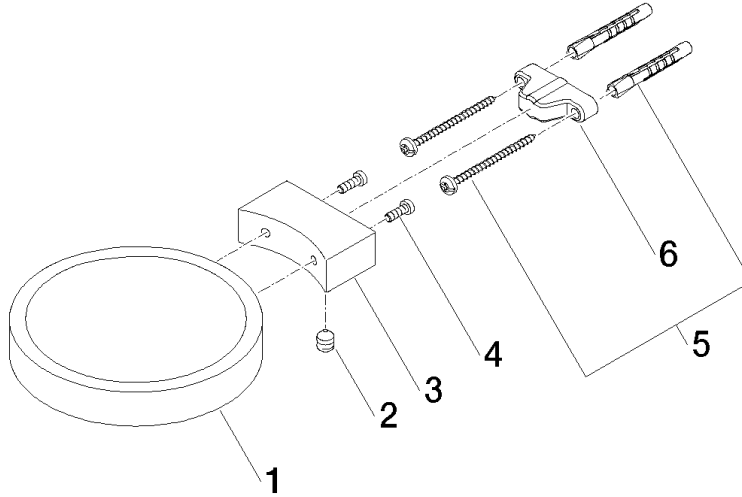

Soap dish wall-mounted - Chrome

83 410 979 Product version from 10/1/2023

- Width 4-3/4"
- Height 3/4"
- 5-3/4" Projection

	Chrome	83 410 979-00
	Brushed Platinum	83 410 979-06
	Platinum	83 410 979-08
	Durabress (23kt Gold)	83 410 979-09
	Dark Chrome	83 410 979-19
	Light gold	83 410 979-26
	Brushed Light Gold	83 410 979-27
	Brushed Durabress (23kt Gold)	83 410 979-28
	Matte Black	83 410 979-33
	Brushed Bronze	83 410 979-42
	Brushed Champagne (22kt Gold)	83 410 979-46
	Champagne (22kt Gold)	83 410 979-47
	Brushed Chrome	83 410 979-93
	Brushed Dark Platinum	83 410 979-99

Soap dish wall-mounted - Chrome

83 410 979 Product version from 10/1/2023

mm [inches]

Soap dish wall-mounted - Chrome

83 410 979 Product version from 10/1/2023

Parts for other
finishes can be found
here: Brushed
Platinum

Spare parts list

Number	Item Number	Designation	Number of units	Lead time
1	08 17 97 570-00	dish	1	10
2	09 31 11 002 90	pin	1	2
3	08 17 30 502-00	holder	1	10
4	09 30 30 080 90	screw	2	2
5	05 30 31 025 00 90	fixing set	1	2
6	09 17 20 030 90	holder	1	2