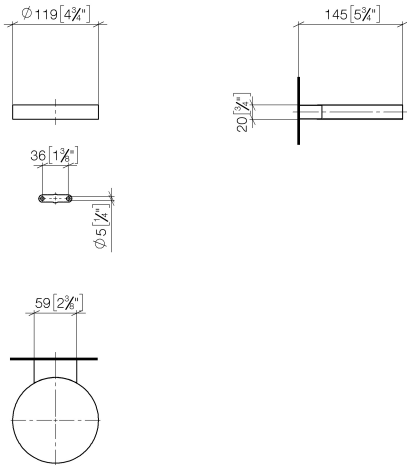

Soap dish wall-mounted - Chrome

83 410 979 Product version from 10/1/2023

- Width 4-3/4"
- Height 3/4"
- 5-3/4" Projection

	Chrome	83 410 979-00
	Brushed Platinum	83 410 979-06
	Platinum	83 410 979-08
	Durabress (23kt Gold)	83 410 979-09
	Dark Chrome	83 410 979-19
	Light gold	83 410 979-26
	Brushed Light Gold	83 410 979-27
	Brushed Durabress (23kt Gold)	83 410 979-28
	Matte Black	83 410 979-33
	Brushed Bronze	83 410 979-42
	Brushed Champagne (22kt Gold)	83 410 979-46
	Champagne (22kt Gold)	83 410 979-47
	Brushed Chrome	83 410 979-93
	Brushed Dark Platinum	83 410 979-99

Soap dish wall-mounted - Chrome

83 410 979 Product version from 10/1/2023

mm [inches]

Soap dish wall-mounted - Chrome

83 410 979 Product version from 10/1/2023

Parts for other
finishes can be found
here: Brushed
Platinum

Spare parts list

Number	Item Number	Designation	Number of units	Lead time
1	08 17 97 570-00	dish	1	10
2	09 31 11 002 90	pin	1	2
3	08 17 30 502-00	holder	1	10
4	09 30 30 080 90	screw	2	2
5	05 30 31 025 00 90	fixing set	1	2
6	09 17 20 030 90	holder	1	2