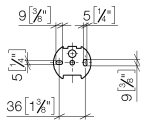

MADISON Soap dispenser wall-mounted - Brushed Dark Platinum

83 435 361

- Bottle made of opal glass
- Width 3-3/8"
- Height 7-7/8"
- 8.45 oz bottle capacity
- 4-3/4" Projection

MADISON Soap dispenser wall-mounted - Brushed Dark Platinum

83 435 361

mm [inches]

MADISON Soap dispenser wall-mounted - Brushed Dark Platinum

83 435 361

Spare parts list

Number	Item Number	Designation	Number of units	Lead time
1	90 10 10 535 01-99	dispenser	1	50
2	90 90 04 001 00 83	glass	1	2
3	08 28 10 500 91	ring	1	2
4	04 31 11 140 00 90	pin	1	2
5	05 17 97 507 00 90	fixing set	1	2