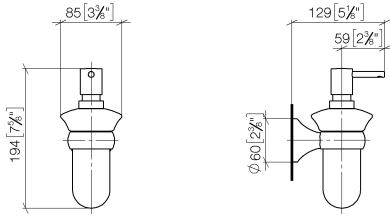

MADISON Soap dispenser wall-mounted - Brushed Dark Platinum

83 435 361

- Bottle made of opal glass
- Width 3-3/8"
- Height 7-7/8"
- 8.45 oz bottle capacity
- 4-3/4" Projection

MADISON Soap dispenser wall-mounted - Brushed Dark Platinum

83 435 361

mm [inches]

MADISON Soap dispenser wall-mounted - Brushed Dark Platinum

83 435 361

Spare parts list

Number	Item Number	Designation	Number of units	Lead time
1	90 10 10 535 01-99	dispenser	1	50
2	90 90 04 001 00 83	glass	1	2
3	08 28 10 500 91	ring	1	2
4	04 31 11 140 00 90	pin	1	2
5	05 17 97 507 00 90	fixing set	1	2