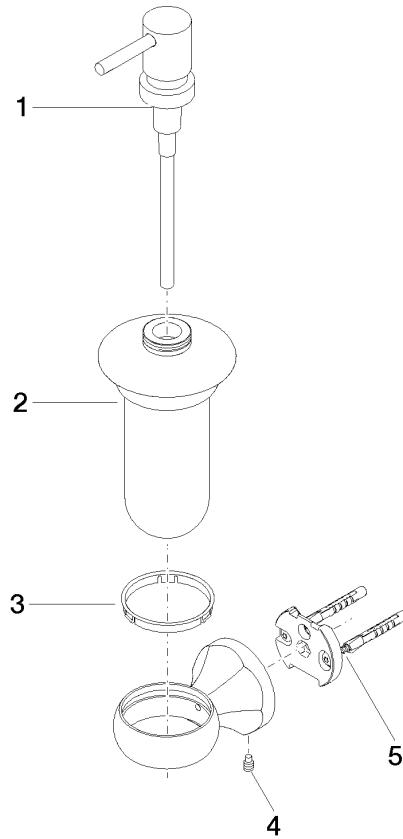

MADISON Soap dispenser wall-mounted - Brushed Dark Platinum

83 435 361

- Bottle made of opal glass
- Width 3-3/8"
- Height 7-7/8"
- 8.45 oz bottle capacity
- 4-3/4" Projection

MADISON Soap dispenser wall-mounted - Brushed Dark Platinum

83 435 361

mm [inches]

MADISON Soap dispenser wall-mounted - Brushed Dark Platinum

83 435 361

Spare parts list

Number	Item Number	Designation	Number of units	Lead time
1	90 10 10 535 01-99	dispenser	1	50
2	90 90 04 001 00 83	glass	1	2
3	08 28 10 500 91	ring	1	2
4	04 31 11 140 00 90	pin	1	2
5	05 17 97 507 00 90	fixing set	1	2