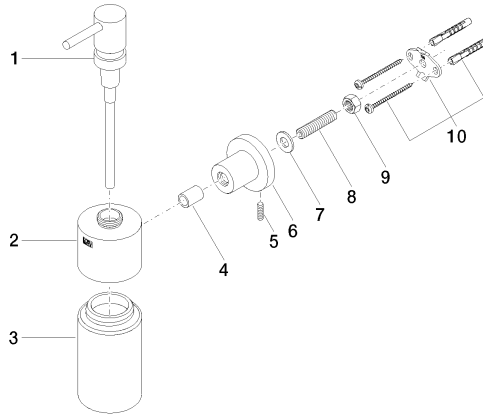

TARA Soap dispenser wall-mounted - Chrome

83 435 892 Product version from 4/1/2024

- Frosted glass bottle
- Width 2-3/8"
- Height 7-7/8"
- Flange diameter 2-1/8"
- 8.45 oz bottle capacity
- 5-5/8" Projection

TARA Soap dispenser wall-mounted - Chrome

83 435 892 Product version from 4/1/2024

mm [inches]

TARA Soap dispenser wall-mounted - Chrome

83 435 892 Product version from 4/1/2024

Spare parts list

Number	Item Number	Designation	Number of units	Lead time
1	90 10 10 535 00-00	dispenser	1	30
2	90 10 10 529 00-00	base	1	10
3	90 90 04 001 00 82	glass	1	2
4	08 17 20 624-00	holder	1	10
5	04 31 11 113 00 90	pin	1	2
6	08 17 89 505-00	holder	1	10
7	09 30 11 046 90	disc	1	2
8	08 18 50 586 90	screw	1	2
9	09 23 10 026 90	nut	1	2
10	05 17 20 739 00 90	fixing set	1	2