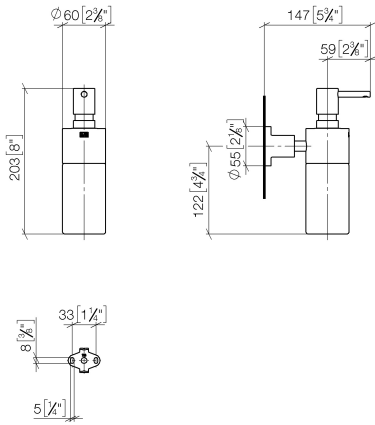

TARA Soap dispenser wall-mounted - Chrome

83 435 892 Product version from 4/1/2024

- Frosted glass bottle
- Width 2-3/8"
- Height 7-7/8"
- Flange diameter 2-1/8"
- 8.45 oz bottle capacity
- 5-5/8" Projection

TARA Soap dispenser wall-mounted - Chrome

83 435 892 Product version from 4/1/2024

mm [inches]

TARA Soap dispenser wall-mounted - Chrome

83 435 892 Product version from 4/1/2024

Spare parts list

Number	Item Number	Designation	Number of units	Lead time
1	90 10 10 535 00-00	dispenser	1	30
2	90 10 10 529 00-00	base	1	10
3	90 90 04 001 00 82	glass	1	2
4	08 17 20 624-00	holder	1	10
5	04 31 11 113 00 90	pin	1	2
6	08 17 89 505-00	holder	1	10
7	09 30 11 046 90	disc	1	2
8	08 18 50 586 90	screw	1	2
9	09 23 10 026 90	nut	1	2
10	05 17 20 739 00 90	fixing set	1	2