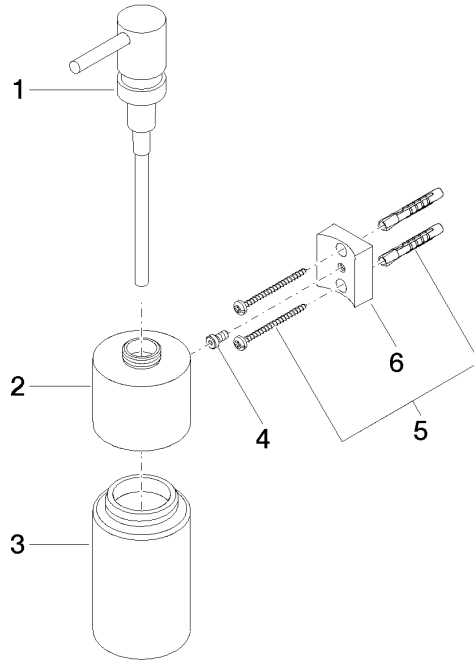

## Soap dispenser wall-mounted - Light gold

---

83 435 970 Product version from 10/1/2023

- Frosted glass bottle
- Width 2-3/8"
- Height 7-7/8"
- 8.45 oz bottle capacity
- 3-3/4" Projection

	Light gold	83 435 970-26
	Brushed Durabronz (23kt Gold)	83 435 970-28
	Brushed Champagne (22kt Gold)	83 435 970-46

## Soap dispenser wall-mounted - Light gold

83 435 970 Product version from 10/1/2023

mm [inches]

## Soap dispenser wall-mounted - Light gold

83 435 970 Product version from 10/1/2023

Parts for other finishes can be found here: Brushed Durabronz (23kt Gold)

### Spare parts list

Number	Item Number	Designation	Number of units	Lead time
1	90 10 10 535 00-26	dispenser	1	50
2	90 10 10 525 00-26	base	1	30
3	90 90 04 001 00 82	glass	1	2
4	09 30 30 093 90	screw	1	2
5	05 30 31 025 00 90	fixing set	1	2
6	08 10 10 530-26	holder	1	60