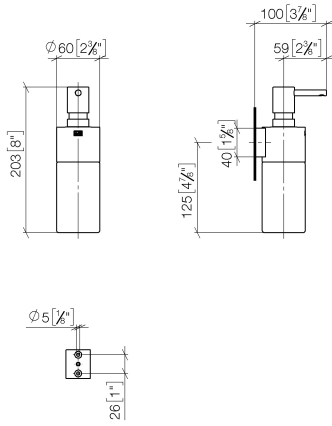

## Soap dispenser wall-mounted - Light gold

---

83 435 970 Product version from 10/1/2023

- Frosted glass bottle
- Width 2-3/8"
- Height 7-7/8"
- 8.45 oz bottle capacity
- 3-3/4" Projection

	Light gold	83 435 970-26
	Brushed Durabronz (23kt Gold)	83 435 970-28
	Brushed Champagne (22kt Gold)	83 435 970-46

## Soap dispenser wall-mounted - Light gold

83 435 970 Product version from 10/1/2023

mm [inches]

### Spare parts list

Number	Item Number	Designation	Number of units	Lead time
1	90 10 10 535 00-26	dispenser	1	50
2	90 10 10 525 00-26	base	1	30
3	90 90 04 001 00 82	glass	1	2
4	09 30 30 093 90	screw	1	2
5	05 30 31 025 00 90	fixing set	1	2
6	08 10 10 530-26	holder	1	60