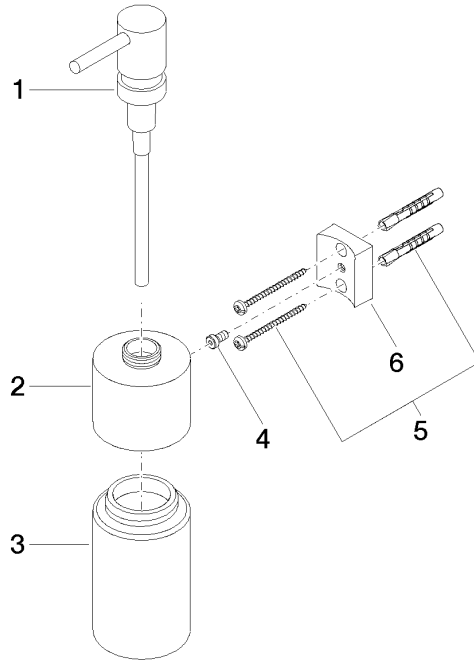

Soap dispenser wall-mounted - Brushed Champagne (22kt Gold)

83 435 970 Product version from 10/1/2023

- Frosted glass bottle
- Width 2-3/8"
- Height 7-7/8"
- 8.45 oz bottle capacity
- 3-3/4" Projection

	Brushed Champagne (22kt Gold)	83 435 970-46
	Brushed Durabrace (23kt Gold)	83 435 970-28

Soap dispenser wall-mounted - Brushed Champagne (22kt Gold)

83 435 970 Product version from 10/1/2023

mm [inches]

Soap dispenser wall-mounted - Brushed Champagne (22kt Gold)

83 435 970 Product version from 10/1/2023

Parts for other finishes can be found here: [Brushed Durabronz \(23kt Gold\)](#)

Spare parts list

Number	Item Number	Designation	Number of units	Lead time
1	90 10 10 535 00-46	dispenser	1	50
2	90 10 10 525 00-46	base	1	30
3	90 90 04 001 00 82	glass	1	2
4	09 30 30 093 90	screw	1	2
5	05 30 31 025 00 90	fixing set	1	2
6	08 10 10 530-46	holder	1	30