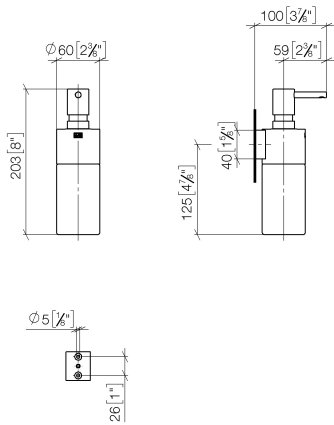

Soap dispenser wall-mounted - Brushed Champagne (22kt Gold)

83 435 970 Product version from 10/1/2023

- Frosted glass bottle
- Width 2-3/8"
- Height 7-7/8"
- 8.45 oz bottle capacity
- 3-3/4" Projection

	Brushed Champagne (22kt Gold)	83 435 970-46
	Brushed Durabrace (23kt Gold)	83 435 970-28

Soap dispenser wall-mounted - Brushed Champagne (22kt Gold)

83 435 970 Product version from 10/1/2023

mm [inches]

Soap dispenser wall-mounted - Brushed Champagne (22kt Gold)

83 435 970 Product version from 10/1/2023

Parts for other finishes can be found here: [Brushed Durabronz \(23kt Gold\)](#)

Spare parts list

Number	Item Number	Designation	Number of units	Lead time
1	90 10 10 535 00-46	dispenser	1	50
2	90 10 10 525 00-46	base	1	30
3	90 90 04 001 00 82	glass	1	2
4	09 30 30 093 90	screw	1	2
5	05 30 31 025 00 90	fixing set	1	2
6	08 10 10 530-46	holder	1	30