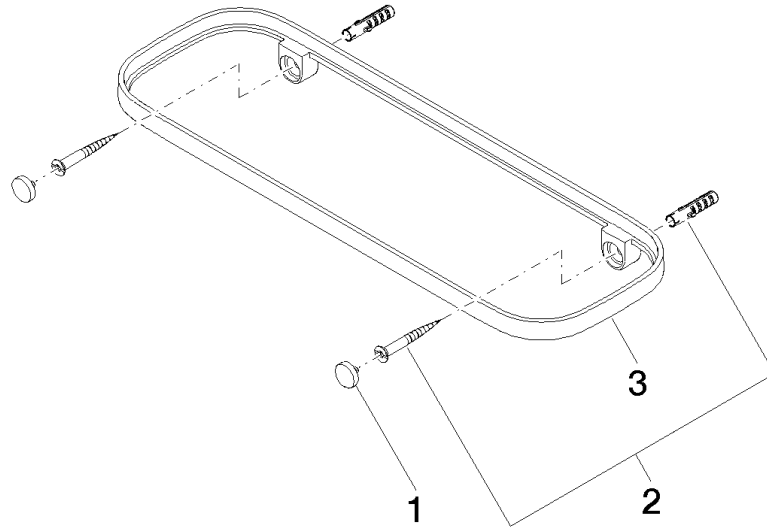

Shelf wall-mounted - Brushed Bronze

83 482 970 Product version from 10/1/2023

- Width 11-3/4"
- Height 1"
- 3-7/8" Projection
- screen insert required, to be ordered separately

	Brushed Bronze	83 482 970-42
	Chrome	83 482 970-00
	Brushed Platinum	83 482 970-06
	Platinum	83 482 970-08
	Dark Chrome	83 482 970-19
	Light gold	83 482 970-26
	Brushed Light Gold	83 482 970-27
	Brushed Durabronze (23kt Gold)	83 482 970-28
	Matte Black	83 482 970-33
	Brushed Champagne (22kt Gold)	83 482 970-46
	Champagne (22kt Gold)	83 482 970-47
	Brushed Chrome	83 482 970-93
	Brushed Dark Platinum	83 482 970-99

Shelf wall-mounted - Brushed Bronze

83 482 970 Product version from 10/1/2023

mm [inches]

Shelf wall-mounted - Brushed Bronze

83 482 970 Product version from 10/1/2023

Parts for other finishes can be found here: [Chrome](#)

Spare parts list

Number	Item Number	Designation	Number of units	Lead time
1	90 30 30 520 00-42	set	1	30
2	05 30 31 002 00 90	fixing set	1	2
3	08 17 97 578-42	holder	1	60