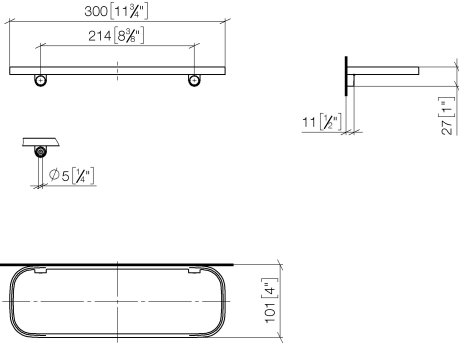

Shelf wall-mounted - Brushed Bronze

83 482 970 Product version from 10/1/2023

- Width 11-3/4"
- Height 1"
- 3-7/8" Projection
- screen insert required, to be ordered separately

	Brushed Bronze	83 482 970-42
	Chrome	83 482 970-00
	Brushed Platinum	83 482 970-06
	Platinum	83 482 970-08
	Dark Chrome	83 482 970-19
	Light gold	83 482 970-26
	Brushed Light Gold	83 482 970-27
	Brushed Durabronze (23kt Gold)	83 482 970-28
	Matte Black	83 482 970-33
	Brushed Champagne (22kt Gold)	83 482 970-46
	Champagne (22kt Gold)	83 482 970-47
	Brushed Chrome	83 482 970-93
	Brushed Dark Platinum	83 482 970-99

Shelf wall-mounted - Brushed Bronze

83 482 970 Product version from 10/1/2023

mm [inches]

Shelf wall-mounted - Brushed Bronze

83 482 970 Product version from 10/1/2023

Parts for other finishes can be found here: [Chrome](#)

Spare parts list

Number	Item Number	Designation	Number of units	Lead time
1	90 30 30 520 00-42	set	1	30
2	05 30 31 002 00 90	fixing set	1	2
3	08 17 97 578-42	holder	1	60