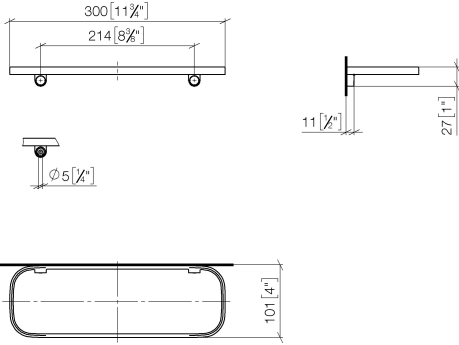

Shelf wall-mounted - Brushed Champagne (22kt Gold)

83 482 970 Product version from 10/1/2023

mm [inches]