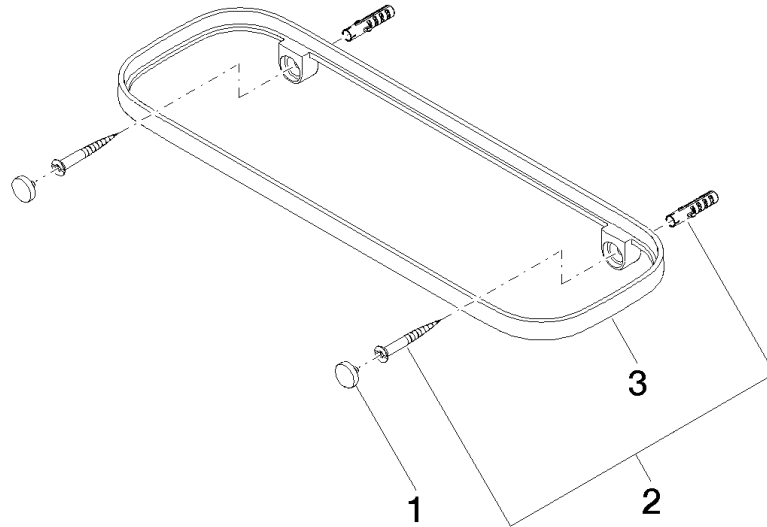

Shelf wall-mounted - Brushed Champagne (22kt Gold)

83 482 970 Product version from 10/1/2023

Parts for other finishes can be found here: [Chrome](#)

Spare parts list

Number	Item Number	Designation	Number of units	Lead time
1	90 30 30 520 00-46	set	1	30
2	05 30 31 002 00 90	fixing set	1	2
3	08 17 97 578-46	holder	1	30