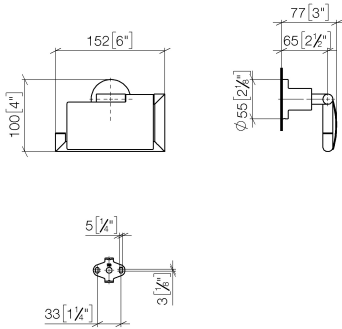

TARA Tissue holder with cover - Dark Chrome

83 510 892

- Width 6"
- Height 3-7/8"
- Flange diameter 2-1/8"
- 3" Projection

	Dark Chrome	83 510 892-19
	Chrome	83 510 892-00
	Brushed Platinum	83 510 892-06
	Platinum	83 510 892-08
	Brushed Durabronze (23kt Gold)	83 510 892-28
	Matte Black	83 510 892-33
	Brushed Bronze	83 510 892-42
	Brushed Champagne (22kt Gold)	83 510 892-46
	Champagne (22kt Gold)	83 510 892-47
	Brushed Chrome	83 510 892-93
	Brushed Dark Platinum	83 510 892-99

TARA Tissue holder with cover - Dark Chrome

83 510 892

mm [inches]

TARA Tissue holder with cover - Dark Chrome

83 510 892

Parts for other
finishes can be found
here: [Chrome](#)