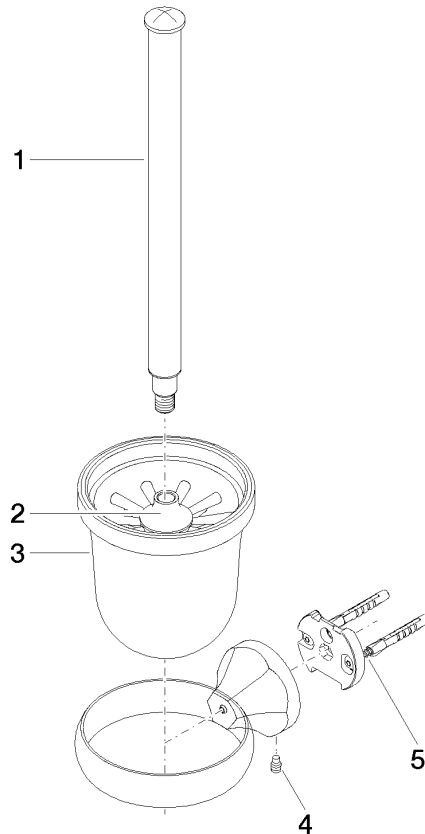

MADISON Toilet brush set wall-mounted - Chrome

83 900 361 Product version from 7/3/2016

- Frosted glass
- Toilet brush head, white
- Width 4-3/8"
- Height 15-3/4"
- 5-3/4" Projection

	Chrome	83 900 361-00
	Brushed Platinum	83 900 361-06
	Platinum	83 900 361-08
	Durabass (23kt Gold)	83 900 361-09
	Brushed Durabass (23kt Gold)	83 900 361-28
	Brushed Dark Platinum	83 900 361-99

MADISON Toilet brush set wall-mounted - Chrome

83 900 361 Product version from 7/3/2016

mm [inches]

MADISON Toilet brush set wall-mounted - Chrome

83 900 361 Product version from 7/3/2016

Parts for other finishes can be found here: Brushed Platinum

Spare parts list

Number	Item Number	Designation	Number of units	Lead time
1	90 28 22 538 03-00	handle	1	10
2	08 18 50 600 90	brush	1	60
3	90 90 04 000 00 82	glass	1	2
4	04 31 11 140 00 90	pin	1	2
5	05 17 97 507 00 90	fixing set	1	2