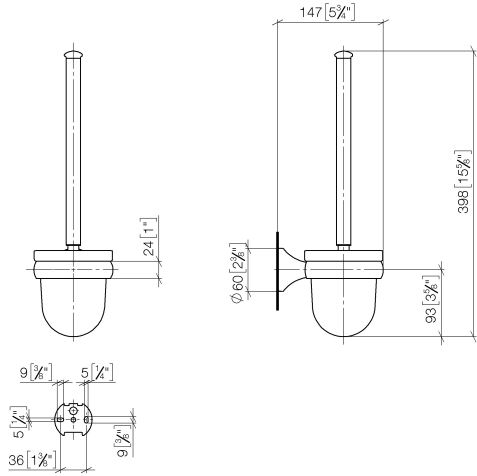

MADISON Toilet brush set wall-mounted - Chrome

83 900 361 Product version from 7/3/2016

- Frosted glass
- Toilet brush head, white
- Width 4-3/8"
- Height 15-3/4"
- 5-3/4" Projection

	Chrome	83 900 361-00
	Brushed Platinum	83 900 361-06
	Platinum	83 900 361-08
	Durabass (23kt Gold)	83 900 361-09
	Brushed Durabass (23kt Gold)	83 900 361-28
	Brushed Dark Platinum	83 900 361-99

MADISON Toilet brush set wall-mounted - Chrome

83 900 361 Product version from 7/3/2016

mm [inches]

MADISON Toilet brush set wall-mounted - Chrome

83 900 361 Product version from 7/3/2016

Parts for other finishes can be found here: Brushed Platinum

Spare parts list

Number	Item Number	Designation	Number of units	Lead time
1	90 28 22 538 03-00	handle	1	10
2	08 18 50 600 90	brush	1	60
3	90 90 04 000 00 82	glass	1	2
4	04 31 11 140 00 90	pin	1	2
5	05 17 97 507 00 90	fixing set	1	2