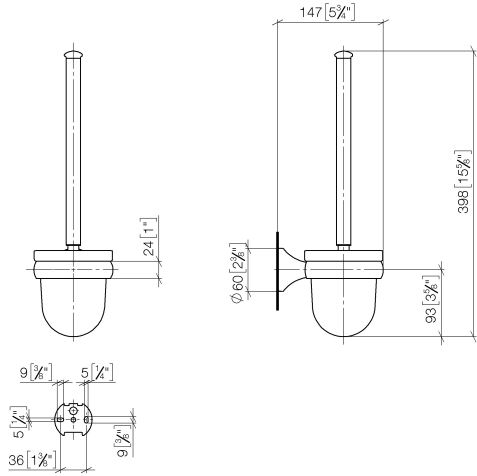

MADISON Toilet brush set wall-mounted - Brushed Durabronz (23kt Gold)

83 900 361 Product version from 7/3/2016

- Frosted glass
- Toilet brush head, white
- Width 4-3/8"
- Height 15-3/4"
- 5-3/4" Projection

	Brushed Durabronz (23kt Gold)	83 900 361-28
	Chrome	83 900 361-00
	Brushed Platinum	83 900 361-06
	Platinum	83 900 361-08
	Durabronz (23kt Gold)	83 900 361-09
	Brushed Dark Platinum	83 900 361-99

MADISON Toilet brush set wall-mounted - Brushed Durabronz (23kt Gold)

83 900 361 Product version from 7/3/2016

mm [inches]

MADISON Toilet brush set wall-mounted - Brushed Durabronz (23kt Gold)

83 900 361 Product version from 7/3/2016

Parts for other finishes can be found here: [Chrome](#)

Spare parts list

Number	Item Number	Designation	Number of units	Lead time
1	90 28 22 538 03-28	handle	1	20
2	08 18 50 600 90	brush	1	60
3	90 90 04 000 00 82	glass	1	2
4	04 31 11 140 00 90	pin	1	2
5	05 17 97 507 00 90	fixing set	1	2