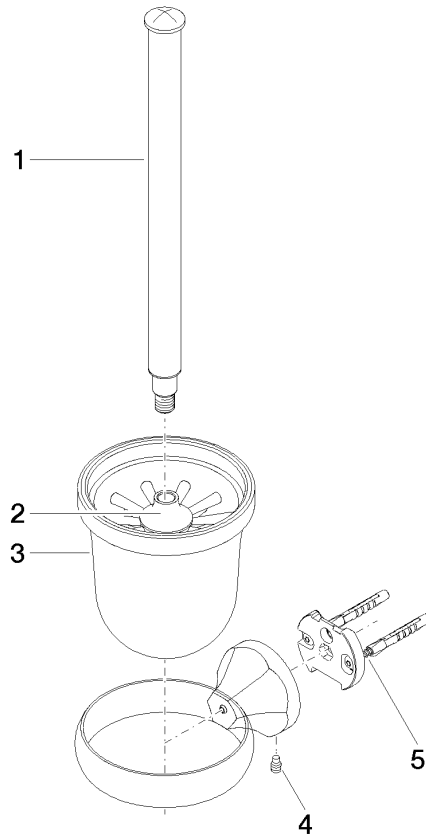

MADISON Toilet brush set wall-mounted - Brushed Durabronz (23kt Gold)

83 900 361 Product version from 7/3/2016

- Frosted glass
- Toilet brush head, white
- Width 4-3/8"
- Height 15-3/4"
- 5-3/4" Projection

83 900 361 Product version from 7/3/2016

mm [inches]

MADISON Toilet brush set wall-mounted - Brushed Durabronz (23kt Gold)

83 900 361 Product version from 7/3/2016

Parts for other finishes can be found here: [Chrome](#)

Spare parts list

Number	Item Number	Designation	Number of units	Lead time
1	90 28 22 538 03-28	handle	1	20
2	08 18 50 600 90	brush	1	60
3	90 90 04 000 00 82	glass	1	2
4	04 31 11 140 00 90	pin	1	2
5	05 17 97 507 00 90	fixing set	1	2