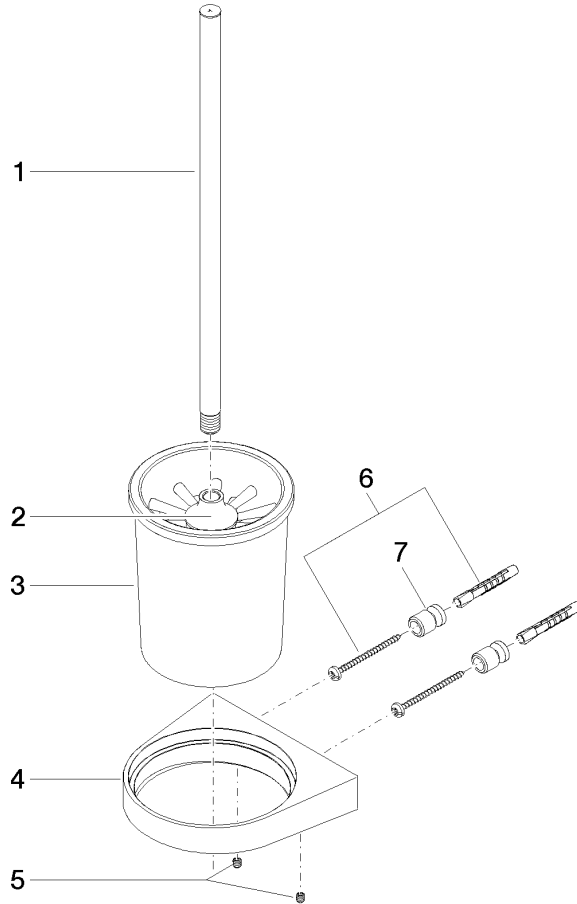

EDITION PRO Toilet brush set wall-mounted - Chrome

83 900 626

- Crystal glass
- Black brush
- Width 5"
- Height 16-5/8"
- 4-5/8" Projection

	Chrome	83 900 626-00
	Matte Black	83 900 626-33
	Brushed Chrome	83 900 626-93

EDITION PRO Toilet brush set wall-mounted - Chrome

83 900 626

mm [inches]

EDITION PRO Toilet brush set wall-mounted - Chrome

83 900 626

Parts for other finishes can be found here: [Matte Black](#)

Spare parts list

Number	Item Number	Designation	Number of units	Lead time
1	90 20 97 507 00-00	handle	1	10
2	90 18 50 601 00 90	brush	1	2
3	90 90 04 008 00 82	glass	1	2
4	08 17 97 506-00	holder	1	10
5	90 31 11 030 00 90	pin	2	2
6	05 17 20 726 02 90	fixing set	1	2
7	08 17 20 726 90	holder	1	2