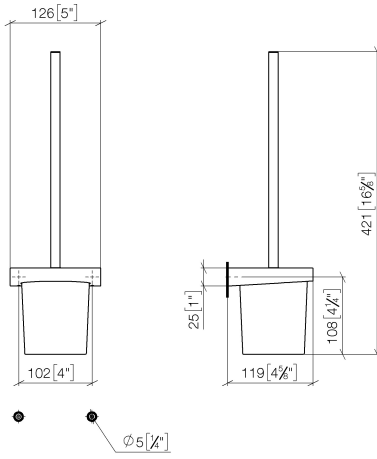

EDITION PRO Toilet brush set wall-mounted - Chrome

83 900 626

- Crystal glass
- Black brush
- Width 5"
- Height 16-5/8"
- 4-5/8" Projection

	Chrome	83 900 626-00
	Matte Black	83 900 626-33
	Brushed Chrome	83 900 626-93

EDITION PRO Toilet brush set wall-mounted - Chrome

83 900 626

mm [inches]

EDITION PRO Toilet brush set wall-mounted - Chrome

83 900 626

Parts for other finishes can be found here: [Matte Black](#)

Spare parts list

Number	Item Number	Designation	Number of units	Lead time
1	90 20 97 507 00-00	handle	1	10
2	90 18 50 601 00 90	brush	1	2
3	90 90 04 008 00 82	glass	1	2
4	08 17 97 506-00	holder	1	10
5	90 31 11 030 00 90	pin	2	2
6	05 17 20 726 02 90	fixing set	1	2
7	08 17 20 726 90	holder	1	2