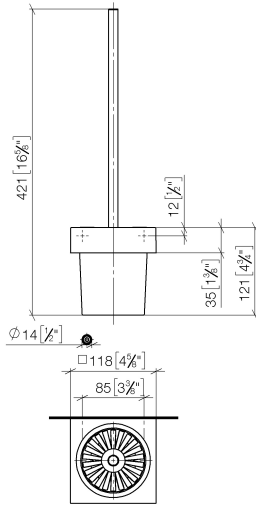

## Toilet brush set wall-mounted - Brushed Platinum

83 900 780

- Frosted glass
- Black brush
- Width 4-5/8"
- Height 16-3/8"
- 4-5/8" Projection

	Brushed Platinum	83 900 780-06
	Chrome	83 900 780-00
	Platinum	83 900 780-08
	Dark Chrome	83 900 780-19
	Brushed Durabronze (23kt Gold)	83 900 780-28
	Brushed Champagne (22kt Gold)	83 900 780-46
	Champagne (22kt Gold)	83 900 780-47
	Brushed Dark Platinum	83 900 780-99

# Toilet brush set wall-mounted - Brushed Platinum

83 900 780

**Toilet brush set wall-mounted - Brushed Platinum**

83 900 780

Parts for other finishes can be found here: [Chrome](#)

**Spare parts list**

Number	Item Number	Designation	Number of units	Lead time
1	90 20 97 507 00-06	handle	1	10
2	90 18 50 601 00 90	brush	1	2
3	90 90 04 008 00 82	glass	1	2
4	08 23 01 505-06	holder	1	60
5	90 31 11 004 00 90	pin	2	2
6	08 17 20 726 90	holder	2	2
7	05 17 20 726 02 90	fixing set	1	2