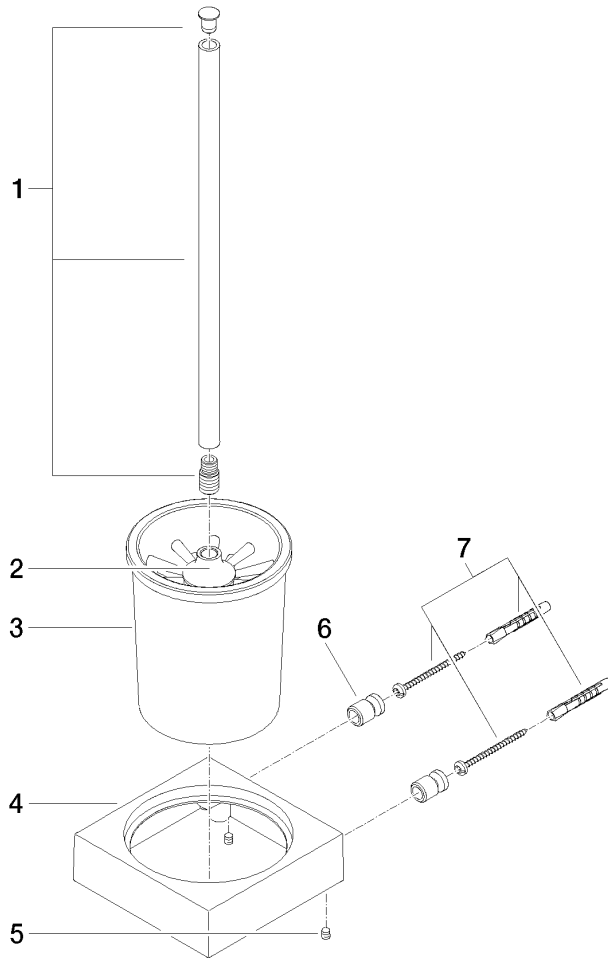

## Toilet brush set wall-mounted - Brushed Platinum

83 900 780

- Frosted glass
- Black brush
- Width 4-5/8"
- Height 16-3/8"
- 4-5/8" Projection

	Brushed Platinum	83 900 780-06
	Chrome	83 900 780-00
	Platinum	83 900 780-08
	Dark Chrome	83 900 780-19
	Brushed Durabronze (23kt Gold)	83 900 780-28
	Brushed Champagne (22kt Gold)	83 900 780-46
	Champagne (22kt Gold)	83 900 780-47
	Brushed Dark Platinum	83 900 780-99

# Toilet brush set wall-mounted - Brushed Platinum

83 900 780

**Toilet brush set wall-mounted - Brushed Platinum**

83 900 780

Parts for other finishes can be found here: [Chrome](#)

**Spare parts list**

Number	Item Number	Designation	Number of units	Lead time
1	90 20 97 507 00-06	handle	1	10
2	90 18 50 601 00 90	brush	1	2
3	90 90 04 008 00 82	glass	1	2
4	08 23 01 505-06	holder	1	60
5	90 31 11 004 00 90	pin	2	2
6	08 17 20 726 90	holder	2	2
7	05 17 20 726 02 90	fixing set	1	2