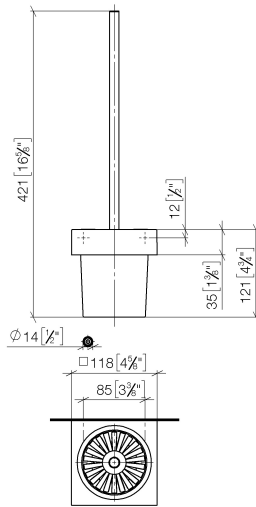

Toilet brush set wall-mounted - Platinum

83 900 780

- Frosted glass
- Black brush
- Width 4-5/8"
- Height 16-3/8"
- 4-5/8" Projection

	Platinum	83 900 780-08
	Chrome	83 900 780-00
	Brushed Platinum	83 900 780-06
	Dark Chrome	83 900 780-19
	Brushed Durabronze (23kt Gold)	83 900 780-28
	Brushed Champagne (22kt Gold)	83 900 780-46
	Champagne (22kt Gold)	83 900 780-47
	Brushed Dark Platinum	83 900 780-99

Toilet brush set wall-mounted - Platinum

83 900 780

Toilet brush set wall-mounted - Platinum

83 900 780

Parts for other finishes can be found here: [Chrome](#)

Spare parts list

Number	Item Number	Designation	Number of units	Lead time
1	90 20 97 507 00-08	handle	1	40
2	90 18 50 601 00 90	brush	1	2
3	90 90 04 008 00 82	glass	1	2
4	08 23 01 505-08	holder	1	60
5	90 31 11 004 00 90	pin	2	2
6	08 17 20 726 90	holder	2	2
7	05 17 20 726 02 90	fixing set	1	2