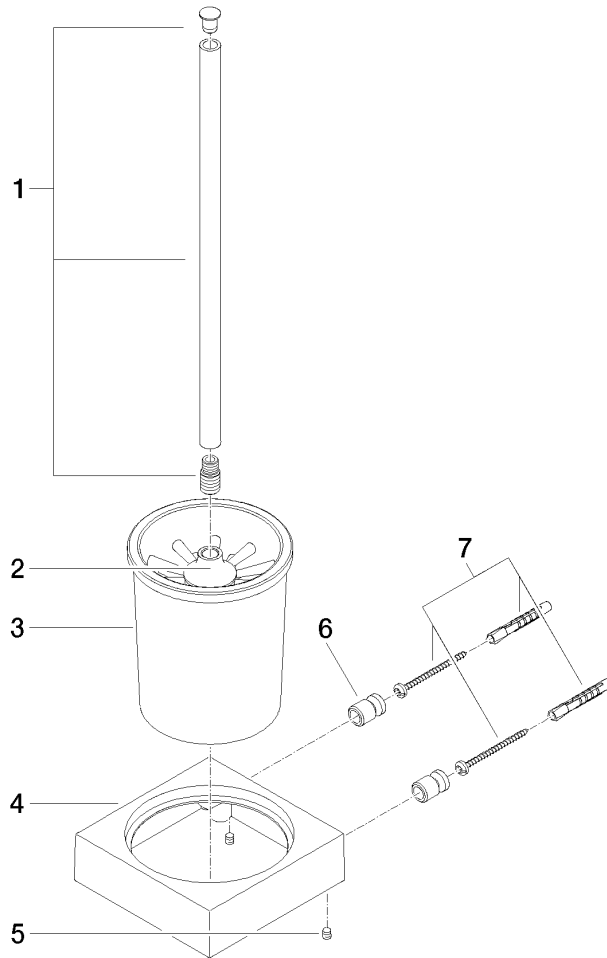

Toilet brush set wall-mounted - Platinum

83 900 780

- Frosted glass
- Black brush
- Width 4-5/8"
- Height 16-3/8"
- 4-5/8" Projection

	Platinum	83 900 780-08
	Chrome	83 900 780-00
	Brushed Platinum	83 900 780-06
	Dark Chrome	83 900 780-19
	Brushed Durabronze (23kt Gold)	83 900 780-28
	Brushed Champagne (22kt Gold)	83 900 780-46
	Champagne (22kt Gold)	83 900 780-47
	Brushed Dark Platinum	83 900 780-99

Toilet brush set wall-mounted - Platinum

83 900 780

Toilet brush set wall-mounted - Platinum

83 900 780

Parts for other finishes can be found here: [Chrome](#)

Spare parts list

Number	Item Number	Designation	Number of units	Lead time
1	90 20 97 507 00-08	handle	1	40
2	90 18 50 601 00 90	brush	1	2
3	90 90 04 008 00 82	glass	1	2
4	08 23 01 505-08	holder	1	60
5	90 31 11 004 00 90	pin	2	2
6	08 17 20 726 90	holder	2	2
7	05 17 20 726 02 90	fixing set	1	2