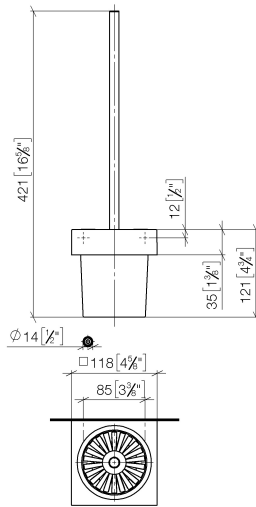

Toilet brush set wall-mounted - Brushed Dark Platinum

83 900 780

- Frosted glass
- Black brush
- Width 4-5/8"
- Height 16-3/8"
- 4-5/8" Projection

| | | |
|---|--------------------------------|---------------|
|  | Brushed Dark Platinum | 83 900 780-99 |
|  | Chrome | 83 900 780-00 |
|  | Brushed Platinum | 83 900 780-06 |
|  | Platinum | 83 900 780-08 |
|  | Dark Chrome | 83 900 780-19 |
|  | Brushed Durabronze (23kt Gold) | 83 900 780-28 |
|  | Brushed Champagne (22kt Gold) | 83 900 780-46 |
|  | Champagne (22kt Gold) | 83 900 780-47 |

Toilet brush set wall-mounted - Brushed Dark Platinum

83 900 780

Toilet brush set wall-mounted - Brushed Dark Platinum

83 900 780

Parts for other finishes can be found here: [Chrome](#)

Spare parts list

| Number | Item Number | Designation | Number of units | Lead time |
|--------|--------------------|-------------|-----------------|-----------|
| 1 | 90 20 97 507 00-99 | handle | 1 | 20 |
| 2 | 90 18 50 601 00 90 | brush | 1 | 2 |
| 3 | 90 90 04 008 00 82 | glass | 1 | 2 |
| 4 | 08 23 01 505-99 | holder | 1 | 60 |
| 5 | 90 31 11 004 00 90 | pin | 2 | 2 |
| 6 | 08 17 20 726 90 | holder | 2 | 2 |
| 7 | 05 17 20 726 02 90 | fixing set | 1 | 2 |