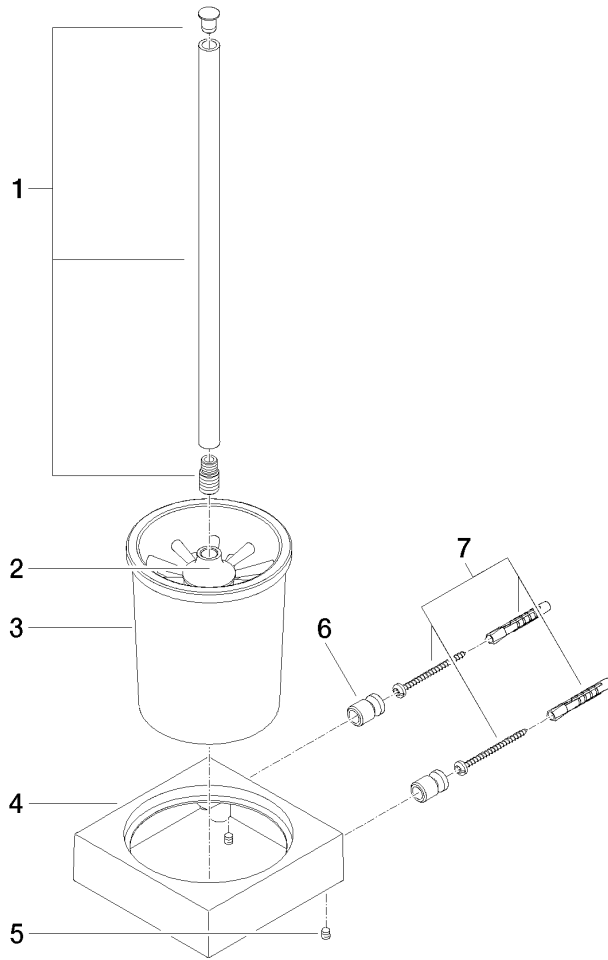

Toilet brush set wall-mounted - Brushed Dark Platinum

83 900 780

- Frosted glass
- Black brush
- Width 4-5/8"
- Height 16-3/8"
- 4-5/8" Projection

| | | |
|---|--------------------------------|---------------|
|  | Brushed Dark Platinum | 83 900 780-99 |
|  | Chrome | 83 900 780-00 |
|  | Brushed Platinum | 83 900 780-06 |
|  | Platinum | 83 900 780-08 |
|  | Dark Chrome | 83 900 780-19 |
|  | Brushed Durabronze (23kt Gold) | 83 900 780-28 |
|  | Brushed Champagne (22kt Gold) | 83 900 780-46 |
|  | Champagne (22kt Gold) | 83 900 780-47 |

Toilet brush set wall-mounted - Brushed Dark Platinum

83 900 780

Toilet brush set wall-mounted - Brushed Dark Platinum

83 900 780

Parts for other finishes can be found here: [Chrome](#)

Spare parts list

| Number | Item Number | Designation | Number of units | Lead time |
|--------|--------------------|-------------|-----------------|-----------|
| 1 | 90 20 97 507 00-99 | handle | 1 | 20 |
| 2 | 90 18 50 601 00 90 | brush | 1 | 2 |
| 3 | 90 90 04 008 00 82 | glass | 1 | 2 |
| 4 | 08 23 01 505-99 | holder | 1 | 60 |
| 5 | 90 31 11 004 00 90 | pin | 2 | 2 |
| 6 | 08 17 20 726 90 | holder | 2 | 2 |
| 7 | 05 17 20 726 02 90 | fixing set | 1 | 2 |