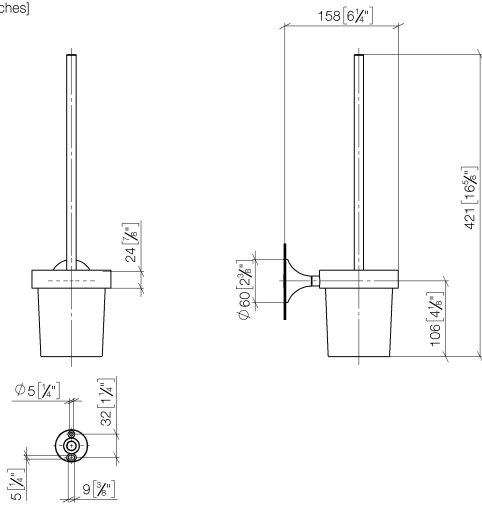

VAIA Toilet brush set wall-mounted - Chrome

83 900 809 Product version from 8/29/2019

- Frosted glass
- Black brush
- Width 4-3/8"
- Height 16-5/8"
- 6-1/4" Projection

| | | |
|---|-------------------------------------|---------------|
|  | Chrome | 83 900 809-00 |
|  | Brushed Platinum | 83 900 809-06 |
|  | Platinum | 83 900 809-08 |
|  | Dark Chrome | 83 900 809-19 |
|  | Brushed Durabronze (23kt Gold) | 83 900 809-28 |
|  | Brushed Bronze | 83 900 809-42 |
|  | Brushed Champagne (22kt Gold) | 83 900 809-46 |
|  | Champagne (22kt Gold) | 83 900 809-47 |
|  | Brushed Dark Platinum | 83 900 809-99 |

VAIA Toilet brush set wall-mounted - Chrome

83 900 809 Product version from 8/29/2019

mm [inches]

VAIA Toilet brush set wall-mounted - Chrome

83 900 809 Product version from 8/29/2019

Parts for other finishes can be found here: Brushed Platinum

Spare parts list

| Number | Item Number | Designation | Number of units | Lead time |
|--------|--------------------|-------------|-----------------|-----------|
| 1 | 90 20 97 507 00-00 | handle | 1 | 10 |
| 2 | 90 18 50 601 00 90 | brush | 1 | 2 |
| 3 | 90 90 04 008 00 82 | glass | 1 | 2 |
| 4 | 90 17 20 759 00 90 | disc | 1 | 2 |
| 5 | 05 30 31 025 00 90 | fixing set | 1 | 2 |