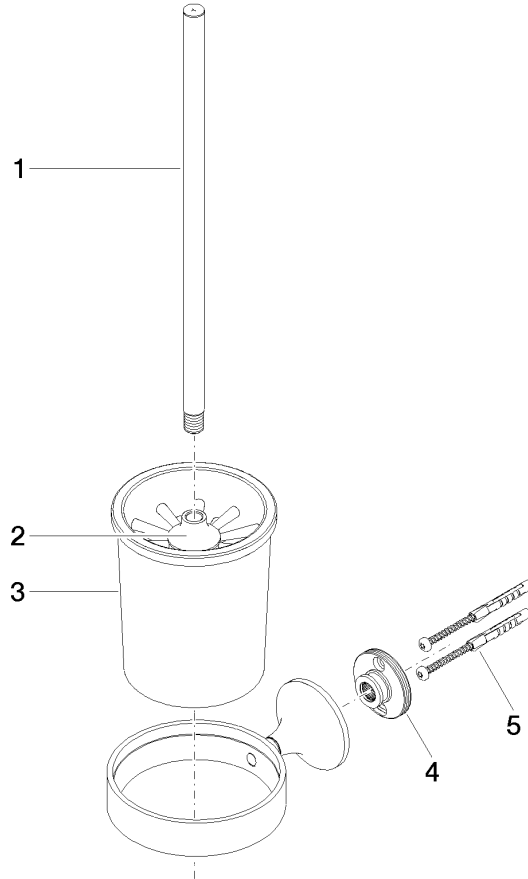

VAIA Toilet brush set wall-mounted - Chrome

83 900 809 Product version from 8/29/2019

- Frosted glass
- Black brush
- Width 4-3/8"
- Height 16-5/8"
- 6-1/4" Projection

| | | |
|---|-------------------------------------|---------------|
|  | Chrome | 83 900 809-00 |
|  | Brushed Platinum | 83 900 809-06 |
|  | Platinum | 83 900 809-08 |
|  | Dark Chrome | 83 900 809-19 |
|  | Brushed Durabronze (23kt Gold) | 83 900 809-28 |
|  | Brushed Bronze | 83 900 809-42 |
|  | Brushed Champagne (22kt Gold) | 83 900 809-46 |
|  | Champagne (22kt Gold) | 83 900 809-47 |
|  | Brushed Dark Platinum | 83 900 809-99 |

VAIA Toilet brush set wall-mounted - Chrome

83 900 809 Product version from 8/29/2019

mm [inches]

VAIA Toilet brush set wall-mounted - Chrome

83 900 809 Product version from 8/29/2019

Parts for other finishes can be found here: Brushed Platinum

Spare parts list

| Number | Item Number | Designation | Number of units | Lead time |
|--------|--------------------|-------------|-----------------|-----------|
| 1 | 90 20 97 507 00-00 | handle | 1 | 10 |
| 2 | 90 18 50 601 00 90 | brush | 1 | 2 |
| 3 | 90 90 04 008 00 82 | glass | 1 | 2 |
| 4 | 90 17 20 759 00 90 | disc | 1 | 2 |
| 5 | 05 30 31 025 00 90 | fixing set | 1 | 2 |