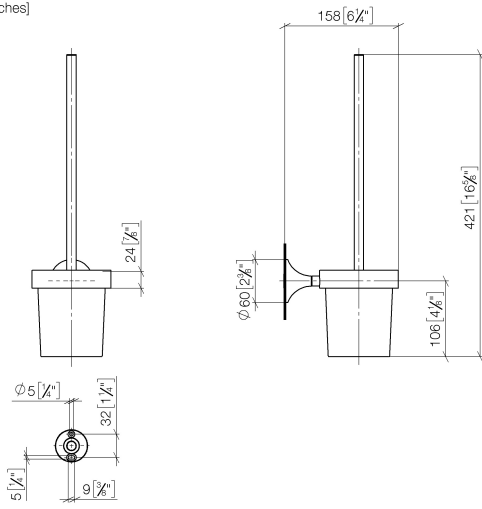

VAIA Toilet brush set wall-mounted - Dark Chrome

83 900 809

- Frosted glass
- Black brush
- Width 4-3/8"
- Height 16-5/8"
- 6-1/4" Projection

	Dark Chrome	83 900 809-19
	Chrome	83 900 809-00
	Brushed Platinum	83 900 809-06
	Platinum	83 900 809-08
	Brushed Durabronze (23kt Gold)	83 900 809-28
	Brushed Bronze	83 900 809-42
	Brushed Champagne (22kt Gold)	83 900 809-46
	Champagne (22kt Gold)	83 900 809-47
	Brushed Dark Platinum	83 900 809-99

VAIA Toilet brush set wall-mounted - Dark Chrome

83 900 809

mm [inches]

VAIA Toilet brush set wall-mounted - Dark Chrome

83 900 809

Parts for other
finishes can be found
here: [Chrome](#)