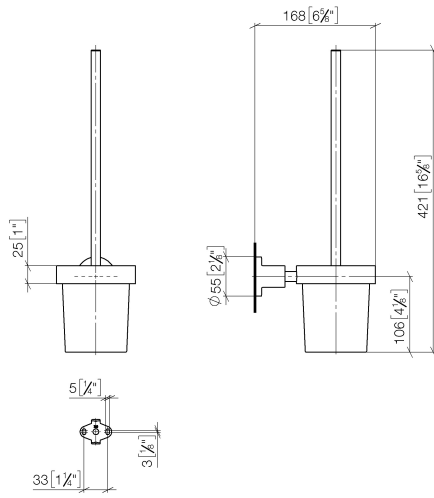

TARA Toilet brush set wall-mounted - Dark Chrome

83 900 892

- Frosted glass
- Black brush
- Width 4-3/8"
- Height 16-3/8"
- 7-1/8" Projection

	Dark Chrome	83 900 892-19
	Chrome	83 900 892-00
	Brushed Platinum	83 900 892-06
	Platinum	83 900 892-08
	Brushed Durabronze (23kt Gold)	83 900 892-28
	Matte Black	83 900 892-33
	Brushed Bronze	83 900 892-42
	Brushed Champagne (22kt Gold)	83 900 892-46
	Champagne (22kt Gold)	83 900 892-47
	Brushed Chrome	83 900 892-93
	Brushed Dark Platinum	83 900 892-99

TARA Toilet brush set wall-mounted - Dark Chrome

83 900 892

mm [inches]

TARA Toilet brush set wall-mounted - Dark Chrome

83 900 892

Parts for other
finishes can be found
here: [Chrome](#)