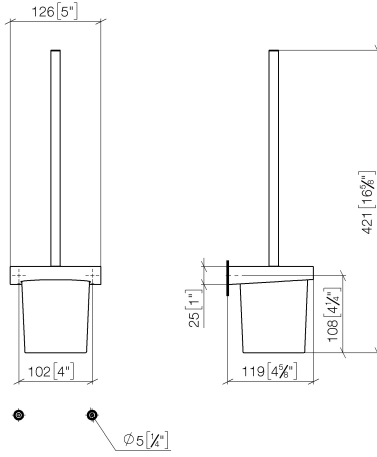

Toilet brush set wall-mounted - Brushed Light Gold

83 900 970 Product version from 7/1/2023

- Crystal glass
- Black brush
- Width 5"
- Height 16-3/8"
- 4-3/4" Projection

	Brushed Light Gold	83 900 970-27
	Chrome	83 900 970-00
	Brushed Platinum	83 900 970-06
	Dark Chrome	83 900 970-19
	Light gold	83 900 970-26
	Brushed Durabronze (23kt Gold)	83 900 970-28
	Matte Black	83 900 970-33
	Brushed Bronze	83 900 970-42
	Brushed Champagne (22kt Gold)	83 900 970-46
	Champagne (22kt Gold)	83 900 970-47
	Brushed Chrome	83 900 970-93
	Brushed Dark Platinum	83 900 970-99

Toilet brush set wall-mounted - Brushed Light Gold

83 900 970 Product version from 7/1/2023

mm [inches]

Toilet brush set wall-mounted - Brushed Light Gold

83 900 970 Product version from 7/1/2023

Parts for other finishes can be found here: [Chrome](#)

Spare parts list

Number	Item Number	Designation	Number of units	Lead time
1	90 20 97 507 00-27	handle	1	30
2	90 18 50 601 00 90	brush	1	2
3	90 90 04 008 00 82	glass	1	2
4	08 17 97 506-27	holder	1	60
5	90 31 11 030 00 90	pin	2	2
6	05 17 20 726 02 90	fixing set	1	2
7	08 17 20 726 90	holder	2	2