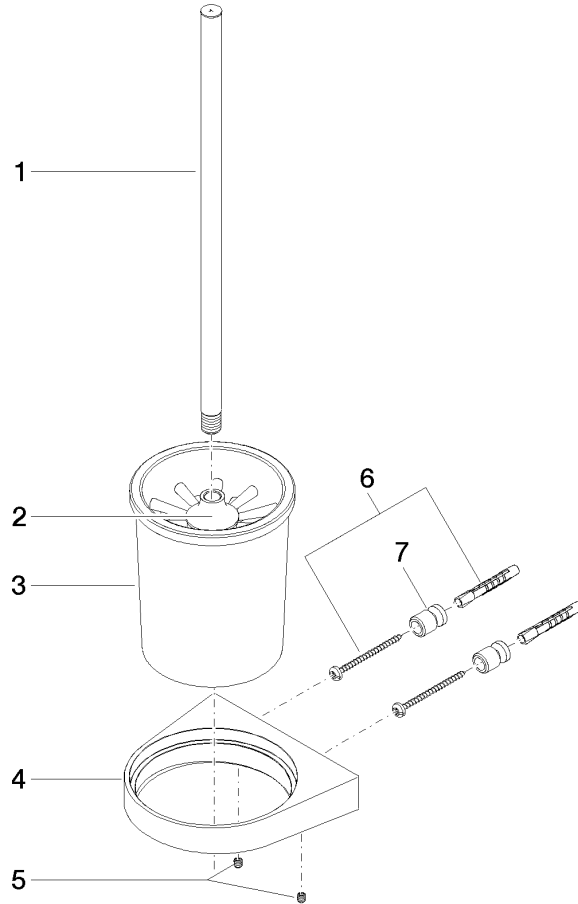

Toilet brush set wall-mounted - Brushed Light Gold

83 900 970 Product version from 7/1/2023

- Crystal glass
- Black brush
- Width 5"
- Height 16-3/8"
- 4-3/4" Projection

	Brushed Light Gold	83 900 970-27
	Chrome	83 900 970-00
	Brushed Platinum	83 900 970-06
	Dark Chrome	83 900 970-19
	Light gold	83 900 970-26
	Brushed Durabronze (23kt Gold)	83 900 970-28
	Matte Black	83 900 970-33
	Brushed Bronze	83 900 970-42
	Brushed Champagne (22kt Gold)	83 900 970-46
	Champagne (22kt Gold)	83 900 970-47
	Brushed Chrome	83 900 970-93
	Brushed Dark Platinum	83 900 970-99

Toilet brush set wall-mounted - Brushed Light Gold

83 900 970 Product version from 7/1/2023

mm [inches]

Toilet brush set wall-mounted - Brushed Light Gold

83 900 970 Product version from 7/1/2023

Parts for other finishes can be found here: [Chrome](#)

Spare parts list

Number	Item Number	Designation	Number of units	Lead time
1	90 20 97 507 00-27	handle	1	30
2	90 18 50 601 00 90	brush	1	2
3	90 90 04 008 00 82	glass	1	2
4	08 17 97 506-27	holder	1	60
5	90 31 11 030 00 90	pin	2	2
6	05 17 20 726 02 90	fixing set	1	2
7	08 17 20 726 90	holder	2	2