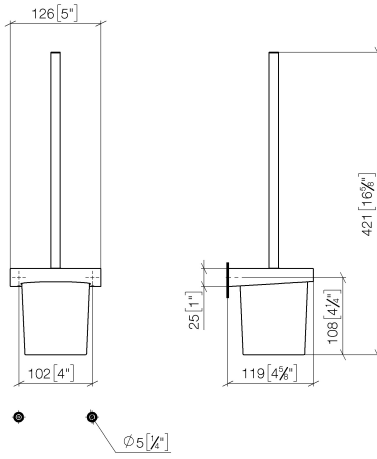

Toilet brush set wall-mounted - Brushed Champagne (22kt Gold)

83 900 970 Product version from 7/1/2023

- Crystal glass
- Black brush
- Width 5"
- Height 16-3/8"
- 4-3/4" Projection

	Brushed Champagne (22kt Gold)	83 900 970-46
	Chrome	83 900 970-00
	Brushed Platinum	83 900 970-06
	Dark Chrome	83 900 970-19
	Light gold	83 900 970-26
	Brushed Light Gold	83 900 970-27
	Brushed Durabrass (23kt Gold)	83 900 970-28
	Matte Black	83 900 970-33
	Brushed Bronze	83 900 970-42
	Champagne (22kt Gold)	83 900 970-47
	Brushed Chrome	83 900 970-93
	Brushed Dark Platinum	83 900 970-99

Toilet brush set wall-mounted - Brushed Champagne (22kt Gold)

83 900 970 Product version from 7/1/2023

mm [inches]

Toilet brush set wall-mounted - Brushed Champagne (22kt Gold)

83 900 970 Product version from 7/1/2023

Parts for other finishes can be found here: [Chrome](#)

Spare parts list

Number	Item Number	Designation	Number of units	Lead time
1	90 20 97 507 00-46	handle	1	30
2	90 18 50 601 00 90	brush	1	2
3	90 90 04 008 00 82	glass	1	2
4	08 17 97 506-46	holder	1	60
5	90 31 11 030 00 90	pin	2	2
6	05 17 20 726 02 90	fixing set	1	2
7	08 17 20 726 90	holder	2	2