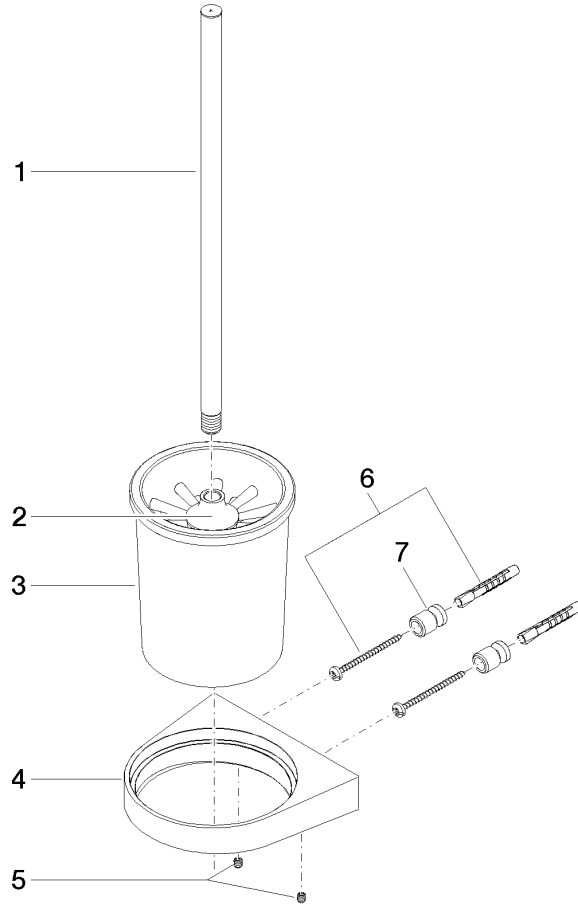

Toilet brush set wall-mounted - Brushed Champagne (22kt Gold)

83 900 970 Product version from 7/1/2023

- Crystal glass
- Black brush
- Width 5"
- Height 16-3/8"
- 4-3/4" Projection

	Brushed Champagne (22kt Gold)	83 900 970-46
	Chrome	83 900 970-00
	Brushed Platinum	83 900 970-06
	Dark Chrome	83 900 970-19
	Light gold	83 900 970-26
	Brushed Light Gold	83 900 970-27
	Brushed Durabrass (23kt Gold)	83 900 970-28
	Matte Black	83 900 970-33
	Brushed Bronze	83 900 970-42
	Champagne (22kt Gold)	83 900 970-47
	Brushed Chrome	83 900 970-93
	Brushed Dark Platinum	83 900 970-99

Toilet brush set wall-mounted - Brushed Champagne (22kt Gold)

83 900 970 Product version from 7/1/2023

mm [inches]

Toilet brush set wall-mounted - Brushed Champagne (22kt Gold)

83 900 970 Product version from 7/1/2023

Parts for other finishes can be found here: [Chrome](#)

Spare parts list

Number	Item Number	Designation	Number of units	Lead time
1	90 20 97 507 00-46	handle	1	30
2	90 18 50 601 00 90	brush	1	2
3	90 90 04 008 00 82	glass	1	2
4	08 17 97 506-46	holder	1	60
5	90 31 11 030 00 90	pin	2	2
6	05 17 20 726 02 90	fixing set	1	2
7	08 17 20 726 90	holder	2	2