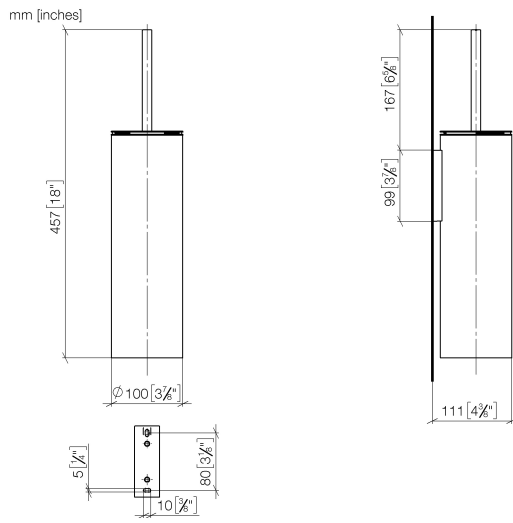

Toilet brush set wall-mounted - Chrome

83 910 979 Product version from 10/1/2023

- Black brush
- Width 3-7/8"
- Height 18"
- 4-3/8" Projection

	Chrome	83 910 979-00
	Brushed Platinum	83 910 979-06
	Platinum	83 910 979-08
	Dark Chrome	83 910 979-19
	Light gold	83 910 979-26
	Brushed Light Gold	83 910 979-27
	Brushed Durabronze (23kt Gold)	83 910 979-28
	Matte Black	83 910 979-33
	Brushed Bronze	83 910 979-42
	Brushed Champagne (22kt Gold)	83 910 979-46
	Brushed Chrome	83 910 979-93
	Brushed Dark Platinum	83 910 979-99

Toilet brush set wall-mounted - Chrome

83 910 979 Product version from 10/1/2023

Toilet brush set wall-mounted - Chrome

83 910 979 Product version from 10/1/2023

Parts for other finishes can be found here: [Brushed](#)
[Platinum](#)

Spare parts list

Number	Item Number	Designation	Number of units	Lead time
1	90 20 97 505 01-00	handle	1	10
2	90 18 50 601 00 90	brush	1	2
3	08 18 40 524 90	insert	1	2
4	90 30 30 014 00 90	screw	1	2
5	08 23 01 503-00	casing	1	10
6	05 30 31 025 00 90	fixing set	2	2
7	05 18 40 287 00 90	holder	1	2