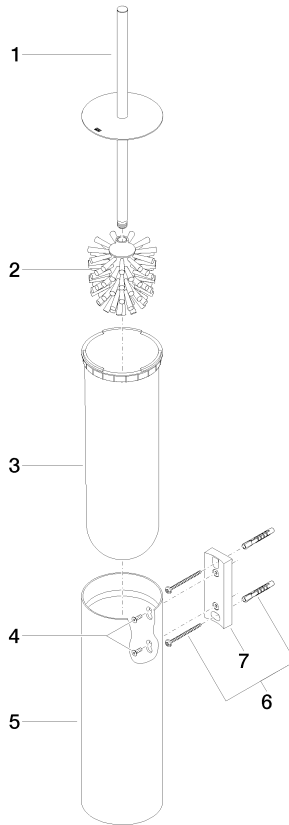

Toilet brush set wall-mounted - Chrome

83 910 979 Product version from 10/1/2023

- Black brush
- Width 3-7/8"
- Height 18"
- 4-3/8" Projection

	Chrome	83 910 979-00
	Brushed Platinum	83 910 979-06
	Platinum	83 910 979-08
	Dark Chrome	83 910 979-19
	Light gold	83 910 979-26
	Brushed Light Gold	83 910 979-27
	Brushed Durabronze (23kt Gold)	83 910 979-28
	Matte Black	83 910 979-33
	Brushed Bronze	83 910 979-42
	Brushed Champagne (22kt Gold)	83 910 979-46
	Brushed Chrome	83 910 979-93
	Brushed Dark Platinum	83 910 979-99

Toilet brush set wall-mounted - Chrome

83 910 979 Product version from 10/1/2023

Toilet brush set wall-mounted - Chrome

83 910 979 Product version from 10/1/2023

Parts for other finishes can be found here: [Brushed](#)
[Platinum](#)

Spare parts list

Number	Item Number	Designation	Number of units	Lead time
1	90 20 97 505 01-00	handle	1	10
2	90 18 50 601 00 90	brush	1	2
3	08 18 40 524 90	insert	1	2
4	90 30 30 014 00 90	screw	1	2
5	08 23 01 503-00	casing	1	10
6	05 30 31 025 00 90	fixing set	2	2
7	05 18 40 287 00 90	holder	1	2