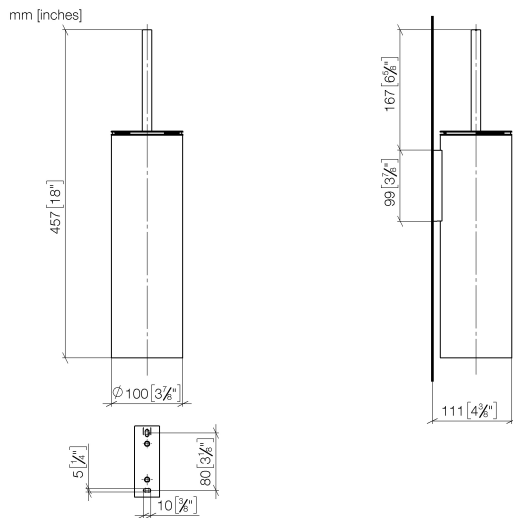

Toilet brush set wall-mounted - Brushed Platinum

83 910 979 Product version from 10/1/2023

- Black brush
- Width 3-7/8"
- Height 18"
- 4-3/8" Projection

	Brushed Platinum	83 910 979-06
	Chrome	83 910 979-00
	Platinum	83 910 979-08
	Dark Chrome	83 910 979-19
	Light gold	83 910 979-26
	Brushed Light Gold	83 910 979-27
	Brushed Durabronze (23kt Gold)	83 910 979-28
	Matte Black	83 910 979-33
	Brushed Bronze	83 910 979-42
	Brushed Champagne (22kt Gold)	83 910 979-46
	Brushed Chrome	83 910 979-93
	Brushed Dark Platinum	83 910 979-99

Toilet brush set wall-mounted - Brushed Platinum

83 910 979 Product version from 10/1/2023

Toilet brush set wall-mounted - Brushed Platinum

83 910 979 Product version from 10/1/2023

Parts for other finishes can be found here: [Chrome](#)

Spare parts list

Number	Item Number	Designation	Number of units	Lead time
1	90 20 97 505 01-06	handle	1	10
2	90 18 50 601 00 90	brush	1	2
3	08 18 40 524 90	insert	1	2
4	90 30 30 014 00 90	screw	1	2
5	08 23 01 503-06	casing	1	10
6	05 30 31 025 00 90	fixing set	2	2
7	05 18 40 287 00 90	holder	1	2