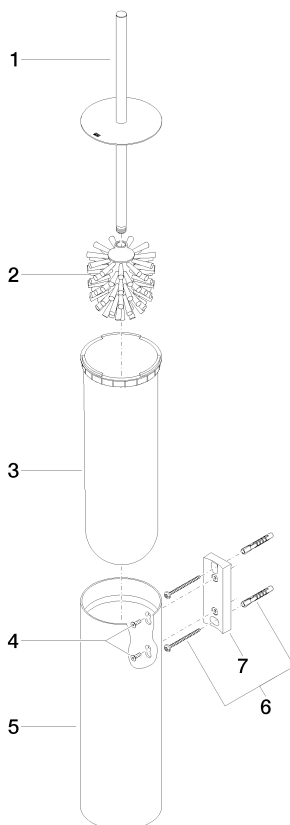

Toilet brush set wall-mounted - Brushed Platinum

83 910 979 Product version from 10/1/2023

- Black brush
- Width 3-7/8"
- Height 18"
- 4-3/8" Projection

	Brushed Platinum	83 910 979-06
	Chrome	83 910 979-00
	Platinum	83 910 979-08
	Dark Chrome	83 910 979-19
	Light gold	83 910 979-26
	Brushed Light Gold	83 910 979-27
	Brushed Durabronze (23kt Gold)	83 910 979-28
	Matte Black	83 910 979-33
	Brushed Bronze	83 910 979-42
	Brushed Champagne (22kt Gold)	83 910 979-46
	Brushed Chrome	83 910 979-93
	Brushed Dark Platinum	83 910 979-99

Toilet brush set wall-mounted - Brushed Platinum

83 910 979 Product version from 10/1/2023

Toilet brush set wall-mounted - Brushed Platinum

83 910 979 Product version from 10/1/2023

Parts for other finishes can be found here: [Chrome](#)

Spare parts list

Number	Item Number	Designation	Number of units	Lead time
1	90 20 97 505 01-06	handle	1	10
2	90 18 50 601 00 90	brush	1	2
3	08 18 40 524 90	insert	1	2
4	90 30 30 014 00 90	screw	1	2
5	08 23 01 503-06	casing	1	10
6	05 30 31 025 00 90	fixing set	2	2
7	05 18 40 287 00 90	holder	1	2