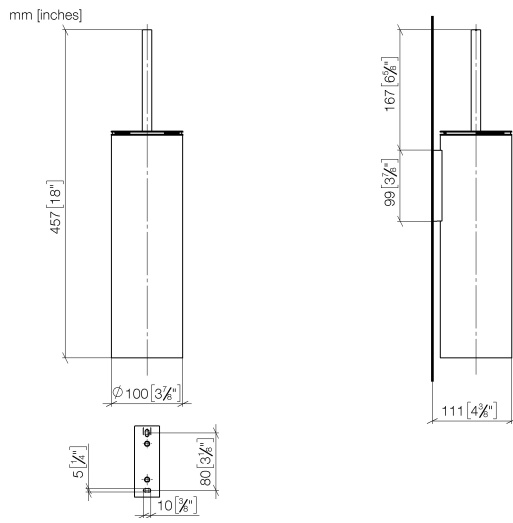

Toilet brush set wall-mounted - Platinum

83 910 979 Product version from 10/1/2023

- Black brush
- Width 3-7/8"
- Height 18"
- 4-3/8" Projection

	Platinum	83 910 979-08
	Chrome	83 910 979-00
	Brushed Platinum	83 910 979-06
	Dark Chrome	83 910 979-19
	Light gold	83 910 979-26
	Brushed Light Gold	83 910 979-27
	Brushed Durabronze (23kt Gold)	83 910 979-28
	Matte Black	83 910 979-33
	Brushed Bronze	83 910 979-42
	Brushed Champagne (22kt Gold)	83 910 979-46
	Brushed Chrome	83 910 979-93
	Brushed Dark Platinum	83 910 979-99

Toilet brush set wall-mounted - Platinum

83 910 979 Product version from 10/1/2023

Toilet brush set wall-mounted - Platinum

83 910 979 Product version from 10/1/2023

Parts for other finishes can be found here: [Chrome](#)

Spare parts list

Number	Item Number	Designation	Number of units	Lead time
1	90 20 97 505 01-08	handle	1	40
2	90 18 50 601 00 90	brush	1	2
3	08 18 40 524 90	insert	1	2
4	90 30 30 014 00 90	screw	1	2
5	08 23 01 503-08	casing	1	40
6	05 30 31 025 00 90	fixing set	2	2
7	05 18 40 287 00 90	holder	1	2