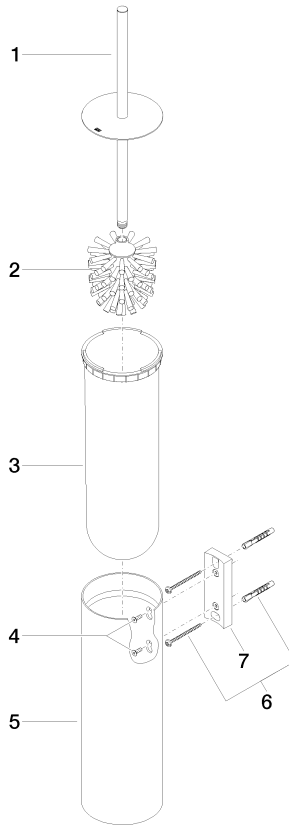

Toilet brush set wall-mounted - Platinum

83 910 979 Product version from 10/1/2023

- Black brush
- Width 3-7/8"
- Height 18"
- 4-3/8" Projection

	Platinum	83 910 979-08
	Chrome	83 910 979-00
	Brushed Platinum	83 910 979-06
	Dark Chrome	83 910 979-19
	Light gold	83 910 979-26
	Brushed Light Gold	83 910 979-27
	Brushed Durabronze (23kt Gold)	83 910 979-28
	Matte Black	83 910 979-33
	Brushed Bronze	83 910 979-42
	Brushed Champagne (22kt Gold)	83 910 979-46
	Brushed Chrome	83 910 979-93
	Brushed Dark Platinum	83 910 979-99

Toilet brush set wall-mounted - Platinum

83 910 979 Product version from 10/1/2023

Toilet brush set wall-mounted - Platinum

83 910 979 Product version from 10/1/2023

Parts for other finishes can be found here: [Chrome](#)

Spare parts list

Number	Item Number	Designation	Number of units	Lead time
1	90 20 97 505 01-08	handle	1	40
2	90 18 50 601 00 90	brush	1	2
3	08 18 40 524 90	insert	1	2
4	90 30 30 014 00 90	screw	1	2
5	08 23 01 503-08	casing	1	40
6	05 30 31 025 00 90	fixing set	2	2
7	05 18 40 287 00 90	holder	1	2