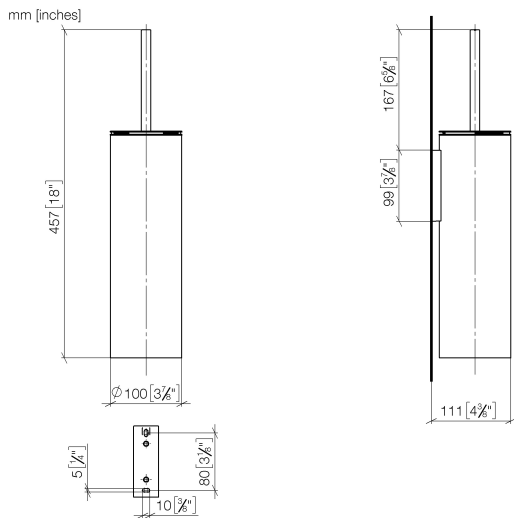

Toilet brush set wall-mounted - Dark Chrome

83 910 979

- Black brush
- Width 3-7/8"
- Height 18"
- 4-3/8" Projection

	Dark Chrome	83 910 979-19
	Chrome	83 910 979-00
	Brushed Platinum	83 910 979-06
	Platinum	83 910 979-08
	Light gold	83 910 979-26
	Brushed Light Gold	83 910 979-27
	Brushed Durabronze (23kt Gold)	83 910 979-28
	Matte Black	83 910 979-33
	Brushed Bronze	83 910 979-42
	Brushed Champagne (22kt Gold)	83 910 979-46
	Brushed Chrome	83 910 979-93
	Brushed Dark Platinum	83 910 979-99

Toilet brush set wall-mounted - Dark Chrome

83 910 979

Toilet brush set wall-mounted - Dark Chrome

83 910 979

Parts for other
finishes can be found
here: [Chrome](#)