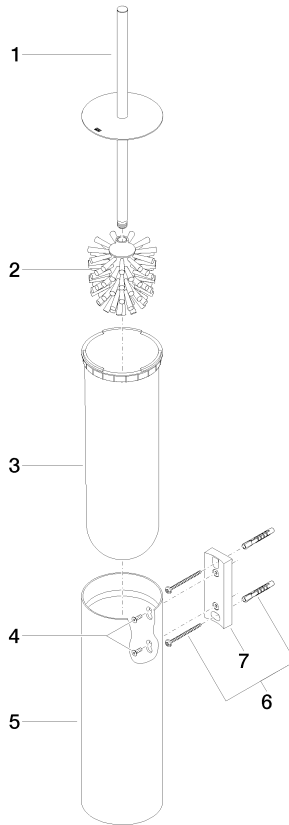

## Toilet brush set wall-mounted - Light gold

83 910 979 Product version from 10/1/2023

- Black brush
- Width 3-7/8"
- Height 18"
- 4-3/8" Projection

	Light gold	83 910 979-26
	Chrome	83 910 979-00
	Brushed Platinum	83 910 979-06
	Platinum	83 910 979-08
	Dark Chrome	83 910 979-19
	Brushed Light Gold	83 910 979-27
	Brushed Durabronze (23kt Gold)	83 910 979-28
	Matte Black	83 910 979-33
	Brushed Bronze	83 910 979-42
	Brushed Champagne (22kt Gold)	83 910 979-46
	Brushed Chrome	83 910 979-93
	Brushed Dark Platinum	83 910 979-99

## Toilet brush set wall-mounted - Light gold

83 910 979 Product version from 10/1/2023

## Toilet brush set wall-mounted - Light gold

83 910 979 Product version from 10/1/2023

Parts for other finishes can be found here: [Chrome](#)

### Spare parts list

Number	Item Number	Designation	Number of units	Lead time
1	90 20 97 505 01-26	handle	1	30
2	90 18 50 601 00 90	brush	1	2
3	08 18 40 524 90	insert	1	2
4	90 30 30 014 00 90	screw	1	2
5	08 23 01 503-26	casing	1	60
6	05 30 31 025 00 90	fixing set	2	2
7	05 18 40 287 00 90	holder	1	2