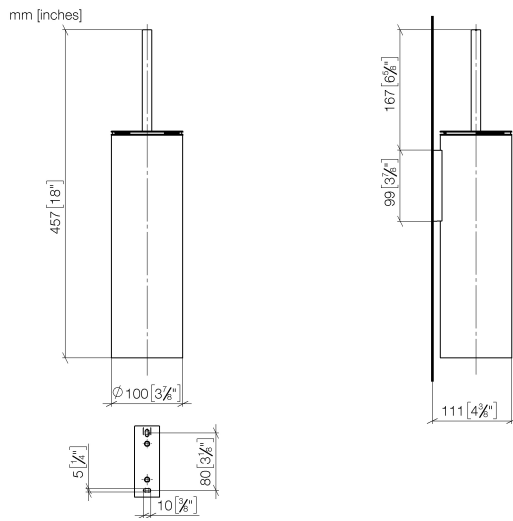

## Toilet brush set wall-mounted - Light gold

83 910 979 Product version from 10/1/2023

- Black brush
- Width 3-7/8"
- Height 18"
- 4-3/8" Projection

	Light gold	83 910 979-26
	Chrome	83 910 979-00
	Brushed Platinum	83 910 979-06
	Platinum	83 910 979-08
	Dark Chrome	83 910 979-19
	Brushed Light Gold	83 910 979-27
	Brushed Durabronze (23kt Gold)	83 910 979-28
	Matte Black	83 910 979-33
	Brushed Bronze	83 910 979-42
	Brushed Champagne (22kt Gold)	83 910 979-46
	Brushed Chrome	83 910 979-93
	Brushed Dark Platinum	83 910 979-99

## Toilet brush set wall-mounted - Light gold

83 910 979 Product version from 10/1/2023

### Spare parts list

Number	Item Number	Designation	Number of units	Lead time
1	90 20 97 505 01-26	handle	1	30
2	90 18 50 601 00 90	brush	1	2
3	08 18 40 524 90	insert	1	2
4	90 30 30 014 00 90	screw	1	2
5	08 23 01 503-26	casing	1	60
6	05 30 31 025 00 90	fixing set	2	2
7	05 18 40 287 00 90	holder	1	2