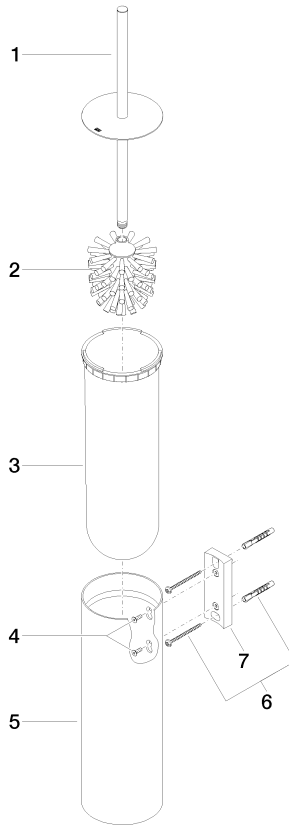

## Toilet brush set wall-mounted - Brushed Light Gold

83 910 979 Product version from 10/1/2023

- Black brush
- Width 3-7/8"
- Height 18"
- 4-3/8" Projection

	Brushed Light Gold	83 910 979-27
	Chrome	83 910 979-00
	Brushed Platinum	83 910 979-06
	Platinum	83 910 979-08
	Dark Chrome	83 910 979-19
	Light gold	83 910 979-26
	Brushed Durabronze (23kt Gold)	83 910 979-28
	Matte Black	83 910 979-33
	Brushed Bronze	83 910 979-42
	Brushed Champagne (22kt Gold)	83 910 979-46
	Brushed Chrome	83 910 979-93
	Brushed Dark Platinum	83 910 979-99

## Toilet brush set wall-mounted - Brushed Light Gold

83 910 979 Product version from 10/1/2023

## Toilet brush set wall-mounted - Brushed Light Gold

83 910 979 Product version from 10/1/2023

Parts for other finishes can be found here: [Chrome](#)

### Spare parts list

Number	Item Number	Designation	Number of units	Lead time
1	90 20 97 505 01-27	handle	1	30
2	90 18 50 601 00 90	brush	1	2
3	08 18 40 524 90	insert	1	2
4	90 30 30 014 00 90	screw	1	2
5	08 23 01 503-27	casing	1	60
6	05 30 31 025 00 90	fixing set	2	2
7	05 18 40 287 00 90	holder	1	2