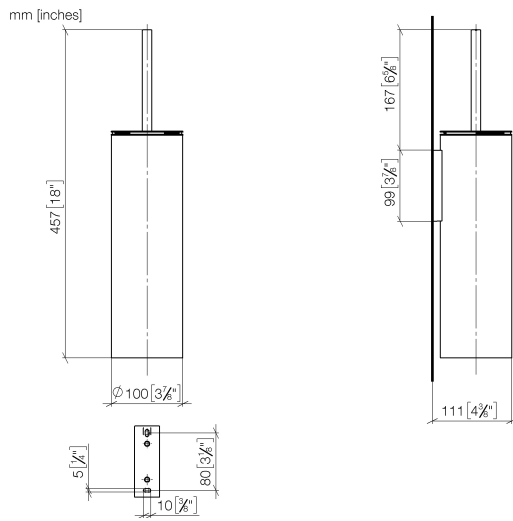

## Toilet brush set wall-mounted - Brushed Light Gold

83 910 979 Product version from 10/1/2023

- Black brush
- Width 3-7/8"
- Height 18"
- 4-3/8" Projection

	Brushed Light Gold	83 910 979-27
	Chrome	83 910 979-00
	Brushed Platinum	83 910 979-06
	Platinum	83 910 979-08
	Dark Chrome	83 910 979-19
	Light gold	83 910 979-26
	Brushed Durabronze (23kt Gold)	83 910 979-28
	Matte Black	83 910 979-33
	Brushed Bronze	83 910 979-42
	Brushed Champagne (22kt Gold)	83 910 979-46
	Brushed Chrome	83 910 979-93
	Brushed Dark Platinum	83 910 979-99

## Toilet brush set wall-mounted - Brushed Light Gold

83 910 979 Product version from 10/1/2023

### Spare parts list

Number	Item Number	Designation	Number of units	Lead time
1	90 20 97 505 01-27	handle	1	30
2	90 18 50 601 00 90	brush	1	2
3	08 18 40 524 90	insert	1	2
4	90 30 30 014 00 90	screw	1	2
5	08 23 01 503-27	casing	1	60
6	05 30 31 025 00 90	fixing set	2	2
7	05 18 40 287 00 90	holder	1	2