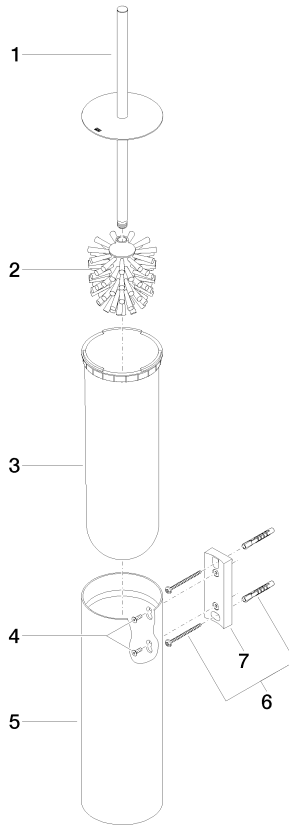

## Toilet brush set wall-mounted - Brushed Champagne (22kt Gold)

83 910 979 Product version from 10/1/2023

- Black brush
- Width 3-7/8"
- Height 18"
- 4-3/8" Projection

	Brushed Champagne (22kt Gold)	83 910 979-46
	Chrome	83 910 979-00
	Brushed Platinum	83 910 979-06
	Platinum	83 910 979-08
	Dark Chrome	83 910 979-19
	Light gold	83 910 979-26
	Brushed Light Gold	83 910 979-27
	Brushed Durabronze (23kt Gold)	83 910 979-28
	Matte Black	83 910 979-33
	Brushed Bronze	83 910 979-42
	Brushed Chrome	83 910 979-93
	Brushed Dark Platinum	83 910 979-99

## Toilet brush set wall-mounted - Brushed Champagne (22kt Gold)

83 910 979 Product version from 10/1/2023

**Toilet brush set wall-mounted - Brushed Champagne (22kt Gold)**

83 910 979 Product version from 10/1/2023

Parts for other finishes can be found here: [Chrome](#)

**Spare parts list**

Number	Item Number	Designation	Number of units	Lead time
1	90 20 97 505 01-46	handle	1	30
2	90 18 50 601 00 90	brush	1	2
3	08 18 40 524 90	insert	1	2
4	90 30 30 014 00 90	screw	1	2
5	08 23 01 503-46	casing	1	30
6	05 30 31 025 00 90	fixing set	2	2
7	05 18 40 287 00 90	holder	1	2