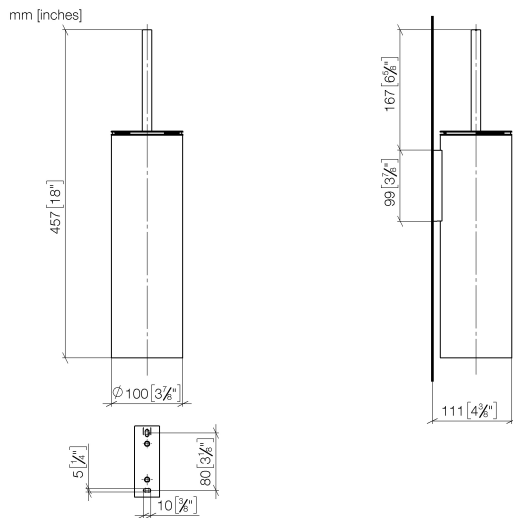

## Toilet brush set wall-mounted - Brushed Champagne (22kt Gold)

83 910 979 Product version from 10/1/2023

- Black brush
- Width 3-7/8"
- Height 18"
- 4-3/8" Projection

	Brushed Champagne (22kt Gold)	83 910 979-46
	Chrome	83 910 979-00
	Brushed Platinum	83 910 979-06
	Platinum	83 910 979-08
	Dark Chrome	83 910 979-19
	Light gold	83 910 979-26
	Brushed Light Gold	83 910 979-27
	Brushed Durabronze (23kt Gold)	83 910 979-28
	Matte Black	83 910 979-33
	Brushed Bronze	83 910 979-42
	Brushed Chrome	83 910 979-93
	Brushed Dark Platinum	83 910 979-99

## Toilet brush set wall-mounted - Brushed Champagne (22kt Gold)

83 910 979 Product version from 10/1/2023

**Toilet brush set wall-mounted - Brushed Champagne (22kt Gold)**

83 910 979 Product version from 10/1/2023

Parts for other finishes can be found here: [Chrome](#)

**Spare parts list**

Number	Item Number	Designation	Number of units	Lead time
1	90 20 97 505 01-46	handle	1	30
2	90 18 50 601 00 90	brush	1	2
3	08 18 40 524 90	insert	1	2
4	90 30 30 014 00 90	screw	1	2
5	08 23 01 503-46	casing	1	30
6	05 30 31 025 00 90	fixing set	2	2
7	05 18 40 287 00 90	holder	1	2