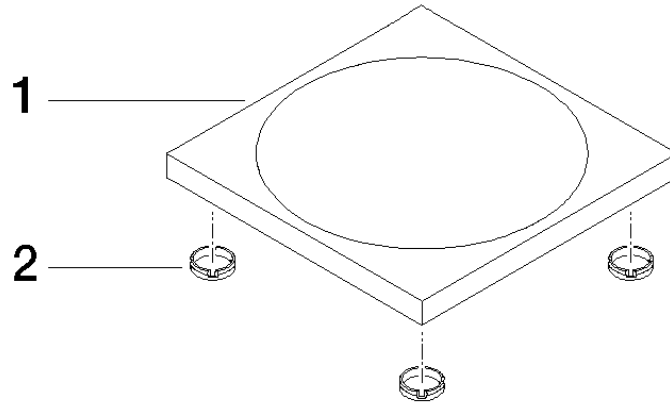

## Soap dish freestanding - Platinum

---

84 410 780 Product version from 10/1/2023

- 4-5/8 x 4-5/8 x 3/8"

## Soap dish freestanding - Platinum

---

84 410 780 Product version from 10/1/2023

mm [inches]

## Soap dish freestanding - Platinum

84 410 780 Product version from 10/1/2023