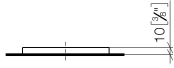

## Soap dish freestanding - Platinum

---

84 410 780 Product version from 10/1/2023

- 4-5/8 x 4-5/8 x 3/8"

## Soap dish freestanding - Platinum

---

84 410 780 Product version from 10/1/2023

mm [inches]