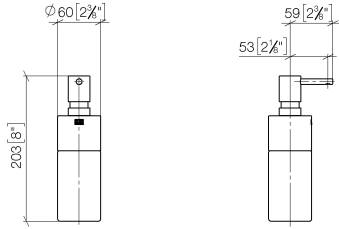

Soap dispenser freestanding - Dark Chrome

84 435 970

- Frosted glass bottle
- Width 2-3/8"
- Height 7-7/8"
- 8.45 oz bottle capacity
- 2-3/8" Projection

Fits ELIO, ENO, MEM, META SQUARE, SYNC, TARA and TARA ULTRA

Soap dispenser freestanding - Dark Chrome

84 435 970

mm [inches]

Soap dispenser freestanding - Dark Chrome

84 435 970

Parts for other
finishes can be found
here: [Chrome](#)