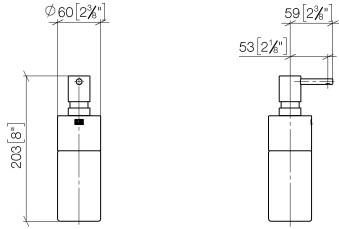

Soap dispenser freestanding - Matte Black

84 435 970 Product version from 4/1/2024

- Frosted glass bottle
- Width 2-3/8"
- Height 7-7/8"
- 8.45 oz bottle capacity
- 2-3/8" Projection

Fits ELIO, ENO, MEM, META SQUARE, SYNC, TARA and TARA ULTRA

Soap dispenser freestanding - Matte Black

84 435 970 Product version from 4/1/2024

mm [inches]

Soap dispenser freestanding - Matte Black

84 435 970 Product version from 4/1/2024

Parts for other finishes can be found here: [Chrome](#)

Spare parts list

Number	Item Number	Designation	Number of units	Lead time
1	90 10 10 535 00-33	dispenser	1	50
2	08 10 10 499 90	Tube for soap dispenser Ø 8 x 1 x 100 mm -	1	2
3	90 10 10 524 00-33	base	1	30
4	90 90 04 001 00 82	glass	1	2