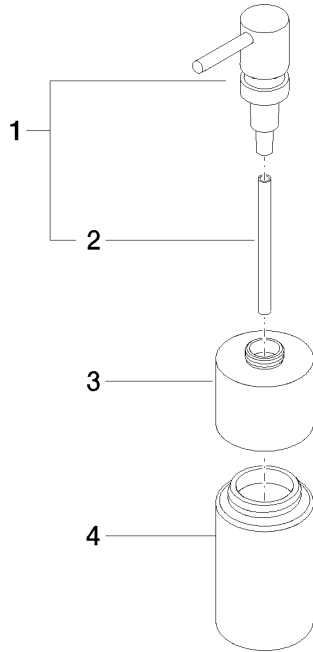

Soap dispenser freestanding - Matte Black

84 435 970 Product version from 4/1/2024

- Frosted glass bottle
- Width 2-3/8"
- Height 7-7/8"
- 8.45 oz bottle capacity
- 2-3/8" Projection

Fits ELIO, ENO, MEM, META SQUARE, SYNC, TARA and TARA ULTRA

Soap dispenser freestanding - Matte Black

84 435 970 Product version from 4/1/2024

mm [inches]

Soap dispenser freestanding - Matte Black

84 435 970 Product version from 4/1/2024

Parts for other finishes can be found here: [Chrome](#)

Spare parts list

Number	Item Number	Designation	Number of units	Lead time
1	90 10 10 535 00-33	dispenser	1	50
2	08 10 10 499 90	Tube for soap dispenser Ø 8 x 1 x 100 mm -	1	2
3	90 10 10 524 00-33	base	1	30
4	90 90 04 001 00 82	glass	1	2