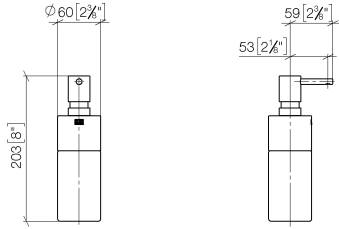

## Soap dispenser freestanding - Brushed Champagne (22kt Gold)

84 435 970 Product version from 4/1/2024

- Frosted glass bottle
- Width 2-3/8"
- Height 7-7/8"
- 8.45 oz bottle capacity
- 2-3/8" Projection

## Soap dispenser freestanding - Brushed Champagne (22kt Gold)

---

84 435 970 Product version from 4/1/2024

mm [inches]

### Spare parts list

Number	Item Number	Designation	Number of units	Lead time
1	90 10 10 535 00-46	dispenser	1	50
2	08 10 10 499 90	Tube for soap dispenser Ø 8 x 1 x 100 mm -	1	2
3	90 10 10 524 00-46	base	1	30
4	90 90 04 001 00 82	glass	1	2