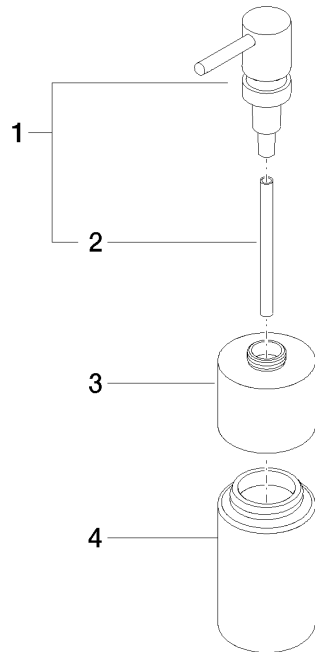

## Soap dispenser freestanding - Brushed Champagne (22kt Gold)

84 435 970 Product version from 4/1/2024

- Frosted glass bottle
- Width 2-3/8"
- Height 7-7/8"
- 8.45 oz bottle capacity
- 2-3/8" Projection

## Soap dispenser freestanding - Brushed Champagne (22kt Gold)

---

84 435 970 Product version from 4/1/2024

mm [inches]

## Soap dispenser freestanding - Brushed Champagne (22kt Gold)

84 435 970 Product version from 4/1/2024

Parts for other finishes can be found here: [Chrome](#)

### Spare parts list

Number	Item Number	Designation	Number of units	Lead time
1	90 10 10 535 00-46	dispenser	1	50
2	08 10 10 499 90	Tube for soap dispenser Ø 8 x 1 x 100 mm -	1	2
3	90 10 10 524 00-46	base	1	30
4	90 90 04 001 00 82	glass	1	2