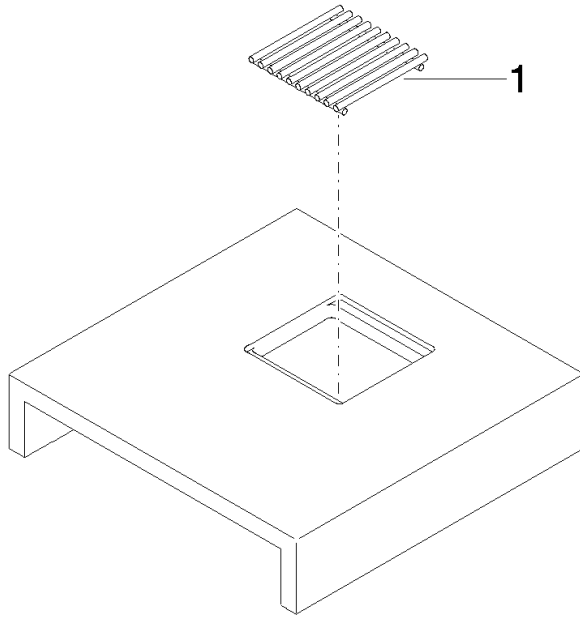

DRINKING PLATE - black

84 710 000

- Plastic 7" x 7" x 1-5/8"
- For placing in the sink (38 001 000-86 / 38 000 000-86)
- Grid element (chrome)

CAUTION: These items are separately conditioned.

DRINKING PLATE - black

84 710 000

mm [inches]

DRINKING PLATE - black

84 710 000

Spare parts list

Number	Item Number	Designation	Number of units	Lead time
1	08 18 90 916-13	insert	1	-

Spare part can no longer be ordered, please order the replacement item