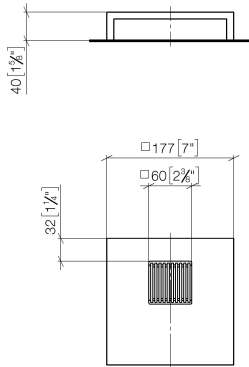

DRINKING PLATE - black

84 710 000

- Plastic 7" x 7" x 1-5/8"
- For placing in the sink (38 001 000-86 / 38 000 000-86)
- Grid element (chrome)

CAUTION: These items are separately conditioned.

DRINKING PLATE - black

84 710 000

mm [inches]

DRINKING PLATE - black

84 710 000

Spare parts list

Number	Item Number	Designation	Number of units	Lead time
1	08 18 90 916-13	insert	1	-

Spare part can no longer be ordered, please order the replacement item