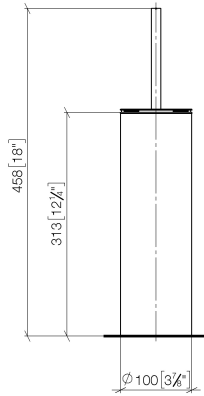

Toilet brush set freestanding - Dark Chrome

84 910 979

- Black brush
- Width 3-7/8"
- Height 18"

	Dark Chrome	84 910 979-19
	Chrome	84 910 979-00
	Brushed Platinum	84 910 979-06
	Platinum	84 910 979-08
	Light gold	84 910 979-26
	Brushed Light Gold	84 910 979-27
	Brushed Durabronze (23kt Gold)	84 910 979-28
	Matte Black	84 910 979-33
	Brushed Bronze	84 910 979-42
	Brushed Champagne (22kt Gold)	84 910 979-46
	Brushed Chrome	84 910 979-93
	Brushed Dark Platinum	84 910 979-99

Toilet brush set freestanding - Dark Chrome

84 910 979

mm [inches]

Toilet brush set freestanding - Dark Chrome

84 910 979

Parts for other
finishes can be found
here: [Chrome](#)