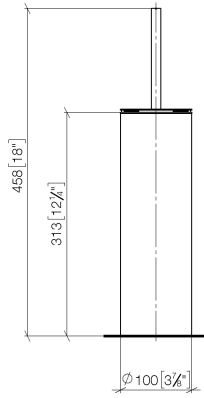

Toilet brush set freestanding - Brushed Light Gold

84 910 979 Product version from 10/1/2023

- Black brush
- Width 3-7/8"
- Height 18"

	Brushed Light Gold	84 910 979-27
	Chrome	84 910 979-00
	Brushed Platinum	84 910 979-06
	Platinum	84 910 979-08
	Dark Chrome	84 910 979-19
	Light gold	84 910 979-26
	Brushed Durabronze (23kt Gold)	84 910 979-28
	Matte Black	84 910 979-33
	Brushed Bronze	84 910 979-42
	Brushed Champagne (22kt Gold)	84 910 979-46
	Brushed Chrome	84 910 979-93
	Brushed Dark Platinum	84 910 979-99

Toilet brush set freestanding - Brushed Light Gold

84 910 979 Product version from 10/1/2023

mm [inches]

Toilet brush set freestanding - Brushed Light Gold

84 910 979 Product version from 10/1/2023

Parts for other finishes can be found here: [Chrome](#)

Spare parts list

Number	Item Number	Designation	Number of units	Lead time
1	90 20 97 505 01-27	handle	1	30
2	90 18 50 601 00 90	brush	1	2
3	08 18 40 524 90	insert	1	2
4	90 23 01 504 00-27	casing	1	30