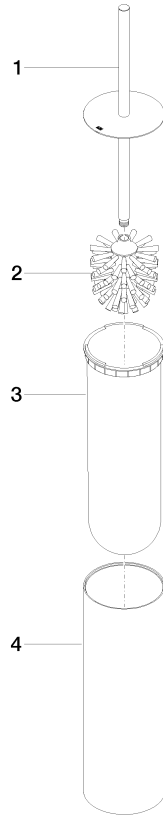

Toilet brush set freestanding - Brushed Light Gold

84 910 979 Product version from 10/1/2023

- Black brush
- Width 3-7/8"
- Height 18"

	Brushed Light Gold	84 910 979-27
	Chrome	84 910 979-00
	Brushed Platinum	84 910 979-06
	Platinum	84 910 979-08
	Dark Chrome	84 910 979-19
	Light gold	84 910 979-26
	Brushed Durabronze (23kt Gold)	84 910 979-28
	Matte Black	84 910 979-33
	Brushed Bronze	84 910 979-42
	Brushed Champagne (22kt Gold)	84 910 979-46
	Brushed Chrome	84 910 979-93
	Brushed Dark Platinum	84 910 979-99

Toilet brush set freestanding - Brushed Light Gold

84 910 979 Product version from 10/1/2023

mm [inches]

Toilet brush set freestanding - Brushed Light Gold

84 910 979 Product version from 10/1/2023

Parts for other finishes can be found here: [Chrome](#)

Spare parts list

Number	Item Number	Designation	Number of units	Lead time
1	90 20 97 505 01-27	handle	1	30
2	90 18 50 601 00 90	brush	1	2
3	08 18 40 524 90	insert	1	2
4	90 23 01 504 00-27	casing	1	30