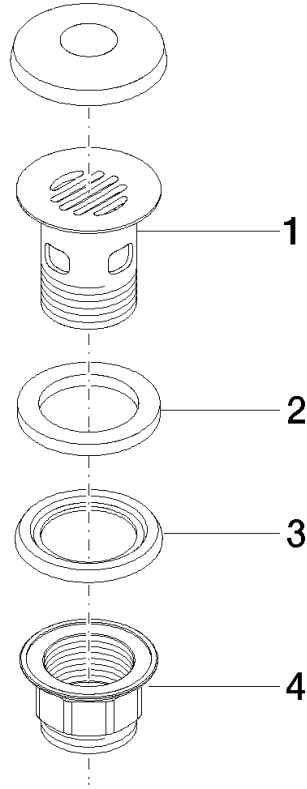

10 105 970

Only suitable for basins with an overflow.

Only suitable for basins with an overflow.

Fits: IMO, LULU, MADISON, MEM, TARA,
CL.1, LISSÉ, VAIA, META, CYO

	Chrome	10 105 970-00
	Brushed Platinum	10 105 970-06
	Platinum	10 105 970-08
	Durabross (23kt Gold)	10 105 970-09
	Dark Chrome	10 105 970-19
	Light Gold	10 105 970-26
	Brushed Light Gold	10 105 970-27
	Brushed Durabross (23kt Gold)	10 105 970-28
	Matte Black	10 105 970-33
	Brushed Bronze	10 105 970-42
	Brushed Champagne (22kt Gold)	10 105 970-46
	Champagne (22kt Gold)	10 105 970-47
	Brushed Chrome	10 105 970-93
	Brushed Dark Platinum	10 105 970-99

Required miscellaneous

Washer NBR 70 39,0 x 29,0 x 2,0 mm - 09 14 05 016 90

Required miscellaneous

Pipe Ø 32 x 0,75 x 110 mm - Chrome 09 28 23 005-00

10 105 970

10 105 970

Spare parts list

No.	Item Number	Name	Quantity used	Delivery time
1	09 11 01 027-00	cup	1	-
Spare part can no longer be ordered, please order the replacement item				
2	09 14 05 039 90	seal	1	2
3	09 14 03 025 90	seal	1	2
4	09 23 10 020-00	nut	1	60