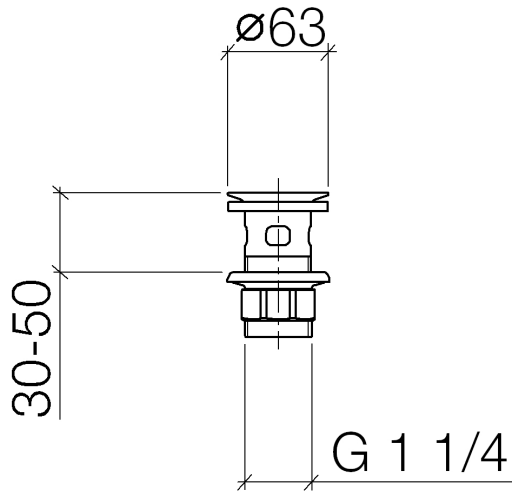

10 105 970

Only suitable for basins with an overflow.

Only suitable for basins with an overflow.

Fits: IMO, LULU, MADISON, MEM, TARA,
CL.1, LISSÉ, VAIA, META, CYO

	Chrome	10 105 970-00
	Brushed Platinum	10 105 970-06
	Platinum	10 105 970-08
	Durabross (23kt Gold)	10 105 970-09
	Dark Chrome	10 105 970-19
	Light Gold	10 105 970-26
	Brushed Light Gold	10 105 970-27
	Brushed Durabross (23kt Gold)	10 105 970-28
	Matte Black	10 105 970-33
	Brushed Bronze	10 105 970-42
	Brushed Champagne (22kt Gold)	10 105 970-46
	Champagne (22kt Gold)	10 105 970-47
	Brushed Chrome	10 105 970-93
	Brushed Dark Platinum	10 105 970-99

Required miscellaneous

Washer NBR 70 39,0 x 29,0 x 2,0 mm - 09 14 05 016 90

Required miscellaneous

Pipe Ø 32 x 0,75 x 110 mm - Chrome 09 28 23 005-00

10 105 970

10 105 970

Spare parts list

No.	Item Number	Name	Quantity used	Delivery time
1	09 11 01 027-00	cup	1	-
Spare part can no longer be ordered, please order the replacement item				
2	09 14 05 039 90	seal	1	2
3	09 14 03 025 90	seal	1	2
4	09 23 10 020-00	nut	1	60