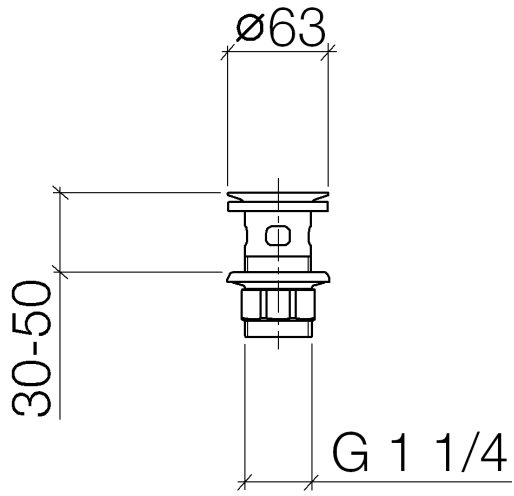

10 105 970

Only suitable for basins with an overflow.

Only suitable for basins with an overflow.

Fits: IMO, LULU, MADISON, MEM, TARA, CL.1, LISSÉ, VAIA, META, CYO

	Chrome	10 105 970-00
	Brushed Platinum	10 105 970-06
	Platinum	10 105 970-08
	Durabrand (23kt Gold)	10 105 970-09
	Dark Chrome	10 105 970-19
	Light Gold	10 105 970-26
	Brushed Light Gold	10 105 970-27
	Brushed Durabrand (23kt Gold)	10 105 970-28
	Matte Black	10 105 970-33
	Brushed Bronze	10 105 970-42
	Brushed Champagne (22kt Gold)	10 105 970-46
	Champagne (22kt Gold)	10 105 970-47
	Brushed Chrome	10 105 970-93
	Brushed Dark Platinum	10 105 970-99

Required miscellaneous

Washer NBR 70 39,0 x 29,0 x 2,0 mm - 09 14 05 016 90

Required miscellaneous

Pipe Ø 32 x 0,75 x 110 mm - Chrome 09 28 23 005-00

10 105 970

10 105 970

Spare parts list

No.	Item Number	Name	Quantity used	Delivery time
1	09 11 01 027-00	cup	1	-
Spare part can no longer be ordered, please order the replacement item				
2	09 14 05 039 90	seal	1	2
3	09 14 03 025 90	seal	1	2
4	09 23 10 020-00	nut	1	60