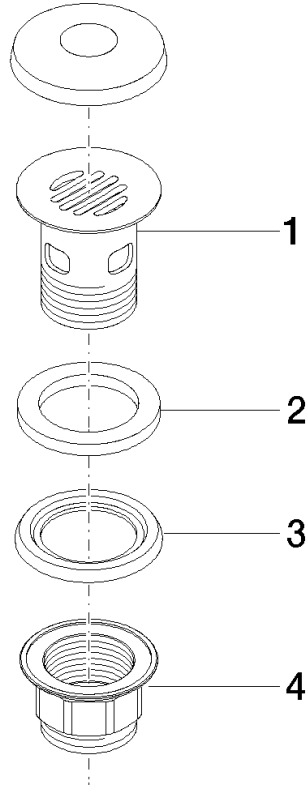

10 105 970

Only suitable for basins with an overflow.

Only suitable for basins with an overflow.

Fits: IMO, LULU, MADISON, MEM, TARA, CL.1, LISSÉ, VAIA, META, CYO

	Chrome	10 105 970-00
	Brushed Platinum	10 105 970-06
	Platinum	10 105 970-08
	Durabrand (23kt Gold)	10 105 970-09
	Dark Chrome	10 105 970-19
	Light Gold	10 105 970-26
	Brushed Light Gold	10 105 970-27
	Brushed Durabrand (23kt Gold)	10 105 970-28
	Matte Black	10 105 970-33
	Brushed Bronze	10 105 970-42
	Brushed Champagne (22kt Gold)	10 105 970-46
	Champagne (22kt Gold)	10 105 970-47
	Brushed Chrome	10 105 970-93
	Brushed Dark Platinum	10 105 970-99

Required miscellaneous

Washer NBR 70 39,0 x 29,0 x 2,0 mm - 09 14 05 016 90

Required miscellaneous

Pipe Ø 32 x 0,75 x 110 mm - Chrome 09 28 23 005-00

10 105 970

10 105 970

Spare parts list

No.	Item Number	Name	Quantity used	Delivery time
1	09 11 01 027-00	cup	1	-
Spare part can no longer be ordered, please order the replacement item				
2	09 14 05 039 90	seal	1	2
3	09 14 03 025 90	seal	1	2
4	09 23 10 020-00	nut	1	60