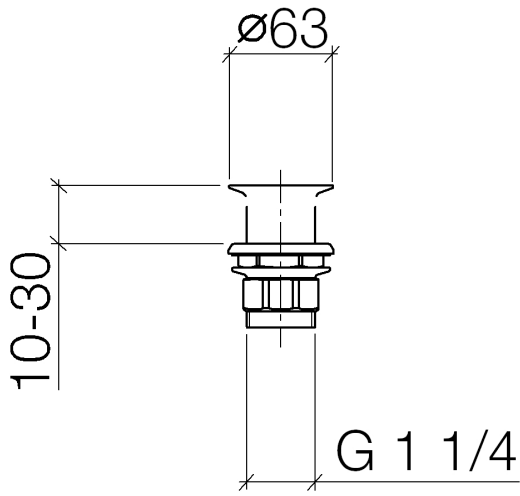

10 110 970

**Only suitable for sinks without an overflow.**

Only suitable for sinks without an overflow.

Fits: IMO, LULU, MADISON, MEM, TARA,  
CL.1, LISSÉ, VAIA, META, CYO

	Chrome	10 110 970-00
	Brushed Platinum	10 110 970-06
	Platinum	10 110 970-08
	Durabross (23kt Gold)	10 110 970-09
	Dark Chrome	10 110 970-19
	Light Gold	10 110 970-26
	Brushed Light Gold	10 110 970-27
	Brushed Durabross (23kt Gold)	10 110 970-28
	Matte Black	10 110 970-33
	Brushed Bronze	10 110 970-42
	Brushed Champagne (22kt Gold)	10 110 970-46
	Champagne (22kt Gold)	10 110 970-47
	Brushed Chrome	10 110 970-93
	Brushed Dark Platinum	10 110 970-99

**Required miscellaneous**

**Washer NBR 70 39,0 x 29,0 x 2,0 mm -** 09 14 05 016 90

**Required miscellaneous**

**Pipe Ø 32 x 0,75 x 110 mm - Chrome** 09 28 23 005-00

10 110 970

10 110 970

**Spare parts list**

No.	Item Number	Name	Quantity used	Delivery time
1	09 11 01 025-00	cup	1	-
Spare part can no longer be ordered, please order the replacement item				
2	09 14 05 039 90	seal	1	2
3	09 14 03 025 90	seal	1	2
4	09 23 10 017 90	nut	1	2
5	09 23 10 020-00	nut	1	60