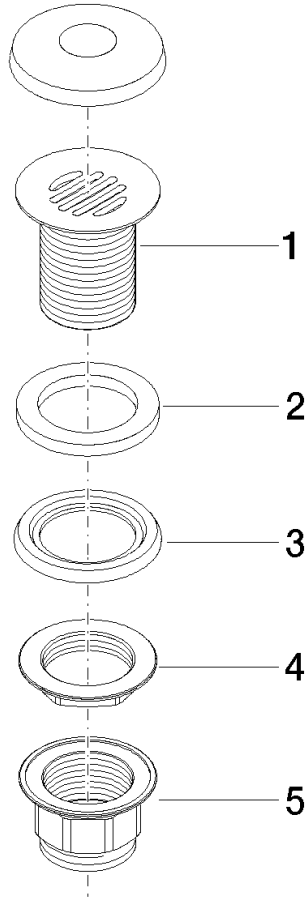

10 110 970

**Only suitable for sinks without an overflow.**

Only suitable for sinks without an overflow.

Fits: IMO, LULU, MADISON, MEM, TARA,  
CL.1, LISSÉ, VAIA, META, CYO

	Chrome	10 110 970-00
	Brushed Platinum	10 110 970-06
	Platinum	10 110 970-08
	Durabross (23kt Gold)	10 110 970-09
	Dark Chrome	10 110 970-19
	Light Gold	10 110 970-26
	Brushed Light Gold	10 110 970-27
	Brushed Durabross (23kt Gold)	10 110 970-28
	Matte Black	10 110 970-33
	Brushed Bronze	10 110 970-42
	Brushed Champagne (22kt Gold)	10 110 970-46
	Champagne (22kt Gold)	10 110 970-47
	Brushed Chrome	10 110 970-93
	Brushed Dark Platinum	10 110 970-99

**Required miscellaneous**

**Washer NBR 70 39,0 x 29,0 x 2,0 mm -** 09 14 05 016 90

**Required miscellaneous**

**Pipe Ø 32 x 0,75 x 110 mm - Chrome** 09 28 23 005-00

10 110 970

10 110 970

**Spare parts list**

No.	Item Number	Name	Quantity used	Delivery time
1	09 11 01 025-00	cup	1	-
Spare part can no longer be ordered, please order the replacement item				
2	09 14 05 039 90	seal	1	2
3	09 14 03 025 90	seal	1	2
4	09 23 10 017 90	nut	1	2
5	09 23 10 020-00	nut	1	60