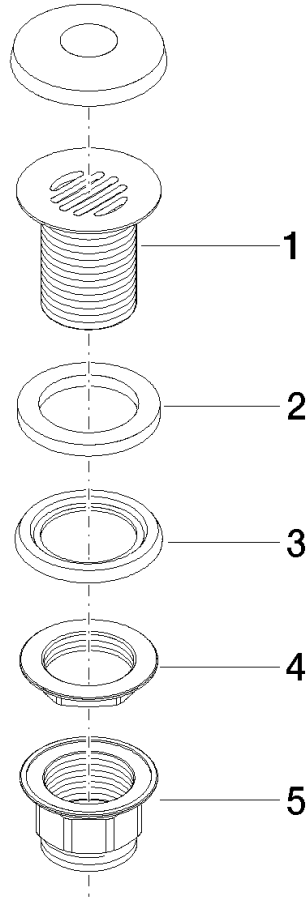

10 110 970

Only suitable for sinks without an overflow.

Only suitable for sinks without an overflow.

Fits: IMO, LULU, MADISON, MEM, TARA,
CL.1, LISSÉ, VAIA, META, CYO

	Chrome	10 110 970-00
	Brushed Platinum	10 110 970-06
	Platinum	10 110 970-08
	Durabross (23kt Gold)	10 110 970-09
	Dark Chrome	10 110 970-19
	Light Gold	10 110 970-26
	Brushed Light Gold	10 110 970-27
	Brushed Durabross (23kt Gold)	10 110 970-28
	Matte Black	10 110 970-33
	Brushed Bronze	10 110 970-42
	Brushed Champagne (22kt Gold)	10 110 970-46
	Champagne (22kt Gold)	10 110 970-47
	Brushed Chrome	10 110 970-93
	Brushed Dark Platinum	10 110 970-99

Required miscellaneous

Washer NBR 70 39,0 x 29,0 x 2,0 mm - 09 14 05 016 90

Required miscellaneous

Pipe Ø 32 x 0,75 x 110 mm - Chrome 09 28 23 005-00

10 110 970

10 110 970

Spare parts list

No.	Item Number	Name	Quantity used	Delivery time
1	09 11 01 025-00	cup	1	-
Spare part can no longer be ordered, please order the replacement item				
2	09 14 05 039 90	seal	1	2
3	09 14 03 025 90	seal	1	2
4	09 23 10 017 90	nut	1	2
5	09 23 10 020-00	nut	1	60