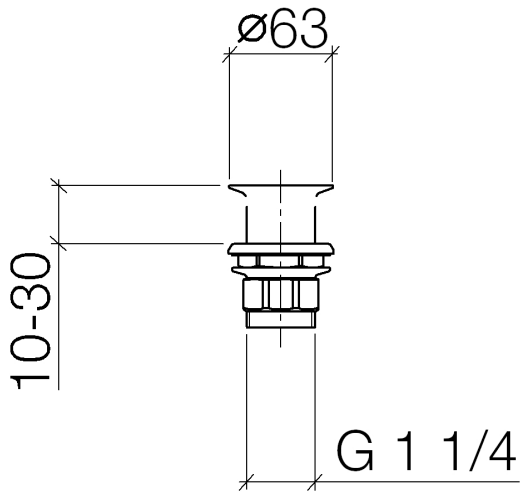

10 110 970

Only suitable for sinks without an overflow.

Only suitable for sinks without an overflow.

Fits: IMO, LULU, MADISON, MEM, TARA,
CL.1, LISSÉ, VAIA, META, CYO

	Chrome	10 110 970-00
	Brushed Platinum	10 110 970-06
	Platinum	10 110 970-08
	Durabross (23kt Gold)	10 110 970-09
	Dark Chrome	10 110 970-19
	Light Gold	10 110 970-26
	Brushed Light Gold	10 110 970-27
	Brushed Durabross (23kt Gold)	10 110 970-28
	Matte Black	10 110 970-33
	Brushed Bronze	10 110 970-42
	Brushed Champagne (22kt Gold)	10 110 970-46
	Champagne (22kt Gold)	10 110 970-47
	Brushed Chrome	10 110 970-93
	Brushed Dark Platinum	10 110 970-99

Required miscellaneous

Washer NBR 70 39,0 x 29,0 x 2,0 mm - 09 14 05 016 90

Required miscellaneous

Pipe Ø 32 x 0,75 x 110 mm - Chrome 09 28 23 005-00

10 110 970

10 110 970

Spare parts list

No.	Item Number	Name	Quantity used	Delivery time
1	09 11 01 025-00	cup	1	-
Spare part can no longer be ordered, please order the replacement item				
2	09 14 05 039 90	seal	1	2
3	09 14 03 025 90	seal	1	2
4	09 23 10 017 90	nut	1	2
5	09 23 10 020-00	nut	1	60