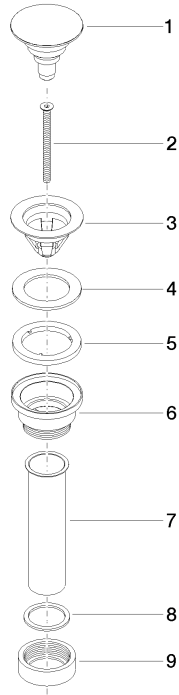

10 125 970

- for closing

Only suitable for basins with an overflow.

Fits: IMO, LULU, MADISON, MEM, TARA, CL.1, LISSÉ, VAIA, META, CYO

	Chrome	10 125 970-00 0010
	Brushed Platinum	10 125 970-06 0010
	Platinum	10 125 970-08 0010
	Durabress (23kt Gold)	10 125 970-09 0010
	Dark Chrome	10 125 970-19 0010
	Light Gold	10 125 970-26 0010
	Brushed Light Gold	10 125 970-27 0010
	Brushed Durabress (23kt Gold)	10 125 970-28 0010
	Matte Black	10 125 970-33 0010
	Platinum / Brushed Platinum	10 125 970-36 0010
	Durabress / Brushed Durabress (23kt Gold)	10 125 970-38 0010
	Brushed Bronze	10 125 970-42 0010
	Brushed Champagne (22kt Gold)	10 125 970-46 0010
	Champagne (22kt Gold)	10 125 970-47 0010
	Brushed Chrome	10 125 970-93 0010
	Brushed Dark Platinum	10 125 970-99 0010

10 125 970

mm [inches]

10 125 970

Parts for other finishes can be found here: [Brushed](#) [Platinum](#)

Spare parts list

No.	Item Number	Name	Quantity used	Delivery time
1	04 31 20 096 00-00	plug	1	10
2	09 30 30 179 90	screw	1	2
3	09 11 01 038-00	cup	1	10
4	09 14 05 061 90	seal	1	2
5	09 14 03 153 90	seal	1	2
6	09 11 10 156-00	connection	1	-
Spare part can no longer be ordered, please order the replacement item				
7	09 28 20 055-00	pipe	1	10
8	09 14 05 062 90	seal	1	2
9	09 23 30 073-00	nut	1	10