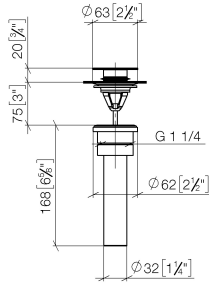

10 125 970

- for closing

Only suitable for basins with an overflow.

Fits: IMO, LULU, MADISON, MEM, TARA, CL.1, LISSÉ, VAIA, META, CYO

	Chrome	10 125 970-00 0010
	Brushed Platinum	10 125 970-06 0010
	Platinum	10 125 970-08 0010
	Durabress (23kt Gold)	10 125 970-09 0010
	Dark Chrome	10 125 970-19 0010
	Light Gold	10 125 970-26 0010
	Brushed Light Gold	10 125 970-27 0010
	Brushed Durabress (23kt Gold)	10 125 970-28 0010
	Matte Black	10 125 970-33 0010
	Platinum / Brushed Platinum	10 125 970-36 0010
	Durabress / Brushed Durabress (23kt Gold)	10 125 970-38 0010
	Brushed Bronze	10 125 970-42 0010
	Brushed Champagne (22kt Gold)	10 125 970-46 0010
	Champagne (22kt Gold)	10 125 970-47 0010
	Brushed Chrome	10 125 970-93 0010
	Brushed Dark Platinum	10 125 970-99 0010

10 125 970

mm [inches]

10 125 970

Parts for other finishes can be found here: [Brushed](#) [Platinum](#)

Spare parts list

No.	Item Number	Name	Quantity used	Delivery time
1	04 31 20 096 00-00	plug	1	10
2	09 30 30 179 90	screw	1	2
3	09 11 01 038-00	cup	1	10
4	09 14 05 061 90	seal	1	2
5	09 14 03 153 90	seal	1	2
6	09 11 10 156-00	connection	1	-
Spare part can no longer be ordered, please order the replacement item				
7	09 28 20 055-00	pipe	1	10
8	09 14 05 062 90	seal	1	2
9	09 23 30 073-00	nut	1	10