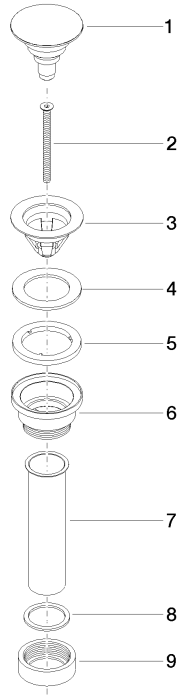

10 125 970

- for closing

Only suitable for basins with an overflow.

Fits: IMO, LULU, MADISON, MEM, TARA, CL.1, LISSÉ, VAIA, META, CYO

	Chrome	10 125 970-00 0010
	Brushed Platinum	10 125 970-06 0010
	Platinum	10 125 970-08 0010
	Durabronze (23kt Gold)	10 125 970-09 0010
	Dark Chrome	10 125 970-19 0010
	Light Gold	10 125 970-26 0010
	Brushed Light Gold	10 125 970-27 0010
	Brushed Durabronze (23kt Gold)	10 125 970-28 0010
	Matte Black	10 125 970-33 0010
	Platinum / Brushed Platinum	10 125 970-36 0010
	Durabronze / Brushed Durabronze (23kt Gold)	10 125 970-38 0010
	Brushed Bronze	10 125 970-42 0010
	Brushed Champagne (22kt Gold)	10 125 970-46 0010
	Champagne (22kt Gold)	10 125 970-47 0010
	Brushed Chrome	10 125 970-93 0010
	Brushed Dark Platinum	10 125 970-99 0010

10 125 970

mm [inches]

10 125 970

Parts for other finishes can be found here: [Brushed](#) [Platinum](#)

Spare parts list

No.	Item Number	Name	Quantity used	Delivery time
1	04 31 20 096 00-00	plug	1	10
2	09 30 30 179 90	screw	1	2
3	09 11 01 038-00	cup	1	10
4	09 14 05 061 90	seal	1	2
5	09 14 03 153 90	seal	1	2
6	09 11 10 156-00	connection	1	-
Spare part can no longer be ordered, please order the replacement item				
7	09 28 20 055-00	pipe	1	10
8	09 14 05 062 90	seal	1	2
9	09 23 30 073-00	nut	1	10