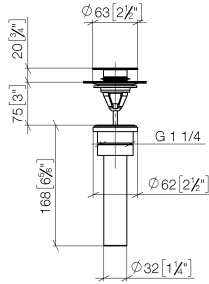

10 125 970

- for closing

Only suitable for basins with an overflow.

Fits: IMO, LULU, MADISON, MEM, TARA, CL.1, LISSÉ, VAIA, META, CYO

	Chrome	10 125 970-00 0010
	Brushed Platinum	10 125 970-06 0010
	Platinum	10 125 970-08 0010
	Durabronze (23kt Gold)	10 125 970-09 0010
	Dark Chrome	10 125 970-19 0010
	Light Gold	10 125 970-26 0010
	Brushed Light Gold	10 125 970-27 0010
	Brushed Durabronze (23kt Gold)	10 125 970-28 0010
	Matte Black	10 125 970-33 0010
	Platinum / Brushed Platinum	10 125 970-36 0010
	Durabronze / Brushed Durabronze (23kt Gold)	10 125 970-38 0010
	Brushed Bronze	10 125 970-42 0010
	Brushed Champagne (22kt Gold)	10 125 970-46 0010
	Champagne (22kt Gold)	10 125 970-47 0010
	Brushed Chrome	10 125 970-93 0010
	Brushed Dark Platinum	10 125 970-99 0010

10 125 970

mm [inches]

10 125 970

Parts for other finishes can be found here: [Brushed](#) [Platinum](#)

Spare parts list

No.	Item Number	Name	Quantity used	Delivery time
1	04 31 20 096 00-00	plug	1	10
2	09 30 30 179 90	screw	1	2
3	09 11 01 038-00	cup	1	10
4	09 14 05 061 90	seal	1	2
5	09 14 03 153 90	seal	1	2
6	09 11 10 156-00	connection	1	-
Spare part can no longer be ordered, please order the replacement item				
7	09 28 20 055-00	pipe	1	10
8	09 14 05 062 90	seal	1	2
9	09 23 30 073-00	nut	1	10