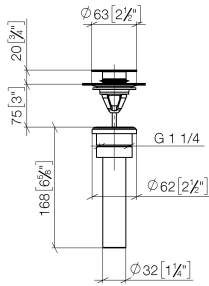

10 125 970

• for closing

Only suitable for basins with an overflow.

Fits: IMO, LULU, MADISON, MEM, TARA,
CL.1, LISSÉ, VAIA, META, CYO

	Brushed Platinum	10 125 970-06 0010
	Chrome	10 125 970-00 0010
	Platinum	10 125 970-08 0010
	Durabress (23kt Gold)	10 125 970-09 0010
	Dark Chrome	10 125 970-19 0010
	Light Gold	10 125 970-26 0010
	Brushed Light Gold	10 125 970-27 0010
	Brushed Durabress (23kt Gold)	10 125 970-28 0010
	Matte Black	10 125 970-33 0010
	Platinum / Brushed Platinum	10 125 970-36 0010
	Durabress / Brushed Durabress (23kt Gold)	10 125 970-38 0010
	Brushed Bronze	10 125 970-42 0010
	Brushed Champagne (22kt Gold)	10 125 970-46 0010
	Champagne (22kt Gold)	10 125 970-47 0010
	Brushed Chrome	10 125 970-93 0010
	Brushed Dark Platinum	10 125 970-99 0010

10 125 970

mm [inches]

10 125 970

Product version from 10/1/2023

Parts for other
finishes can be found
here: [Chrome](#)

Basin Waste 1 1/4" - Brushed Platinum

IMO

10 125 970