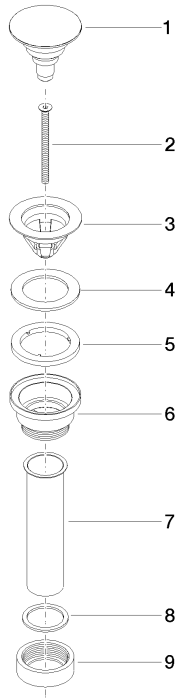

10 125 970

• for closing

Only suitable for basins with an overflow.

Fits: IMO, LULU, MADISON, MEM, TARA,
CL.1, LISSÉ, VAIA, META, CYO

	Brushed Platinum	10 125 970-06 0010
	Chrome	10 125 970-00 0010
	Platinum	10 125 970-08 0010
	Durabress (23kt Gold)	10 125 970-09 0010
	Dark Chrome	10 125 970-19 0010
	Light Gold	10 125 970-26 0010
	Brushed Light Gold	10 125 970-27 0010
	Brushed Durabress (23kt Gold)	10 125 970-28 0010
	Matte Black	10 125 970-33 0010
	Platinum / Brushed Platinum	10 125 970-36 0010
	Durabress / Brushed Durabress (23kt Gold)	10 125 970-38 0010
	Brushed Bronze	10 125 970-42 0010
	Brushed Champagne (22kt Gold)	10 125 970-46 0010
	Champagne (22kt Gold)	10 125 970-47 0010
	Brushed Chrome	10 125 970-93 0010
	Brushed Dark Platinum	10 125 970-99 0010

10 125 970

mm [inches]

10 125 970

Product version from 10/1/2023

Parts for other
finishes can be found
here: [Chrome](#)

Basin Waste 1 1/4" - Brushed Platinum

IMO

10 125 970

Spare parts list

Product version from 10/1/2023

No.	Item Number	Name	Quantity used	Delivery time
	04 31 20 096 00-06	plug	9	10