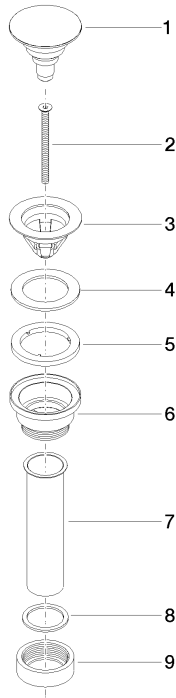

10 125 970

• for closing

Only suitable for basins with an overflow.

Fits: IMO, LULU, MADISON, MEM, TARA,  
CL.1, LISSÉ, VAIA, META, CYO

	Platinum	10 125 970-08 0010
	Chrome	10 125 970-00 0010
	Brushed Platinum	10 125 970-06 0010
	Durabress (23kt Gold)	10 125 970-09 0010
	Dark Chrome	10 125 970-19 0010
	Light Gold	10 125 970-26 0010
	Brushed Light Gold	10 125 970-27 0010
	Brushed Durabress (23kt Gold)	10 125 970-28 0010
	Matte Black	10 125 970-33 0010
	Platinum / Brushed Platinum	10 125 970-36 0010
	Durabress / Brushed Durabress (23kt Gold)	10 125 970-38 0010
	Brushed Bronze	10 125 970-42 0010
	Brushed Champagne (22kt Gold)	10 125 970-46 0010
	Champagne (22kt Gold)	10 125 970-47 0010
	Brushed Chrome	10 125 970-93 0010
	Brushed Dark Platinum	10 125 970-99 0010

10 125 970

mm [inches]

10 125 970

**Product version from 10/1/2023**

Parts for other  
finishes can be found  
here: [Chrome](#)

## Basin Waste 1 1/4" - Platinum

IMO

10 125 970

### Spare parts list