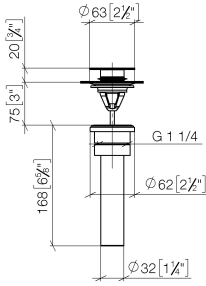

10 125 970

• for closing

Only suitable for basins with an overflow.

Fits: IMO, LULU, MADISON, MEM, TARA,  
CL.1, LISSÉ, VAIA, META, CYO

	Platinum	10 125 970-08 0010
	Chrome	10 125 970-00 0010
	Brushed Platinum	10 125 970-06 0010
	Durabress (23kt Gold)	10 125 970-09 0010
	Dark Chrome	10 125 970-19 0010
	Light Gold	10 125 970-26 0010
	Brushed Light Gold	10 125 970-27 0010
	Brushed Durabress (23kt Gold)	10 125 970-28 0010
	Matte Black	10 125 970-33 0010
	Platinum / Brushed Platinum	10 125 970-36 0010
	Durabress / Brushed Durabress (23kt Gold)	10 125 970-38 0010
	Brushed Bronze	10 125 970-42 0010
	Brushed Champagne (22kt Gold)	10 125 970-46 0010
	Champagne (22kt Gold)	10 125 970-47 0010
	Brushed Chrome	10 125 970-93 0010
	Brushed Dark Platinum	10 125 970-99 0010

10 125 970

mm [inches]

10 125 970

**Product version from 10/1/2023**

Parts for other  
finishes can be found  
here: [Chrome](#)

## Basin Waste 1 1/4" - Platinum

IMO

10 125 970